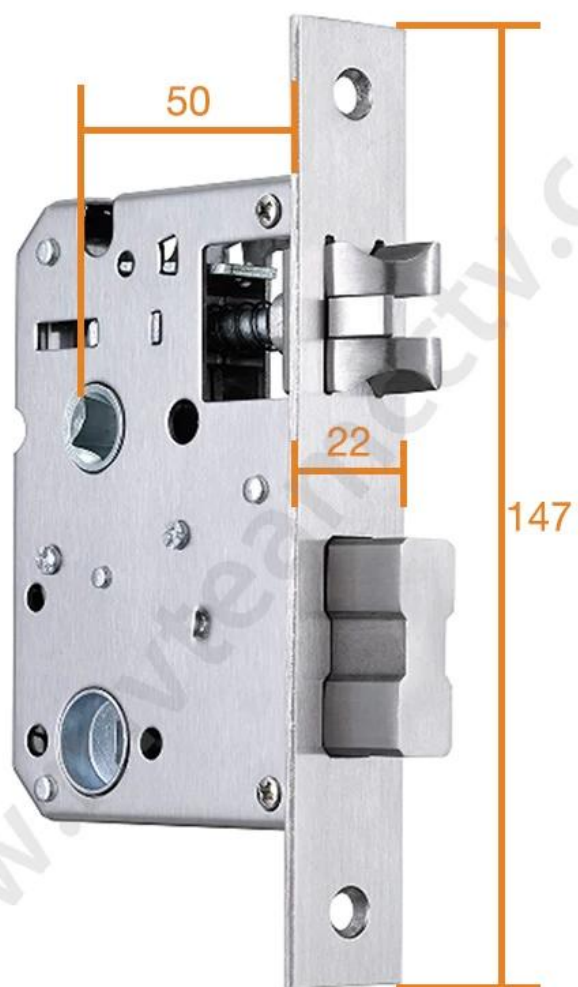

## Features

- 1- Material: zinc alloy
- 2- Size: 300\*76mm
- 3- Fingerprint: 100 sets
- 4- Card: 200 sheets
- 5- Color: Silver, Titanium gray
- 6- Power supply mode: 4pcs AA batteries
- 7- Cylinder grade: C-level cylinder + stainless steel lock body

## Specs

<b>Model</b>	<b>C7-ZK</b>
Panel Material	zinc alloy
Panel Size	300*76mm
Unlock	Password, Card, Key
Fingerprint capacity	100 sets
Card	200 sheets
Cylinder grade	C-level blade lock core
Lock mortise Standard size	Standard 147mm*22mm
Lock mortise material	stainless steel
Power supply	4pcs AA batteries
Backup power	With backup USB port for emergency charging
Color	Silver, Titanium gray
Scope of application	residential/home/office, wooden door, composite door

## Lock Mortise Size

Unit:mm

# Door Opening Direction

Left Handle

Right handle