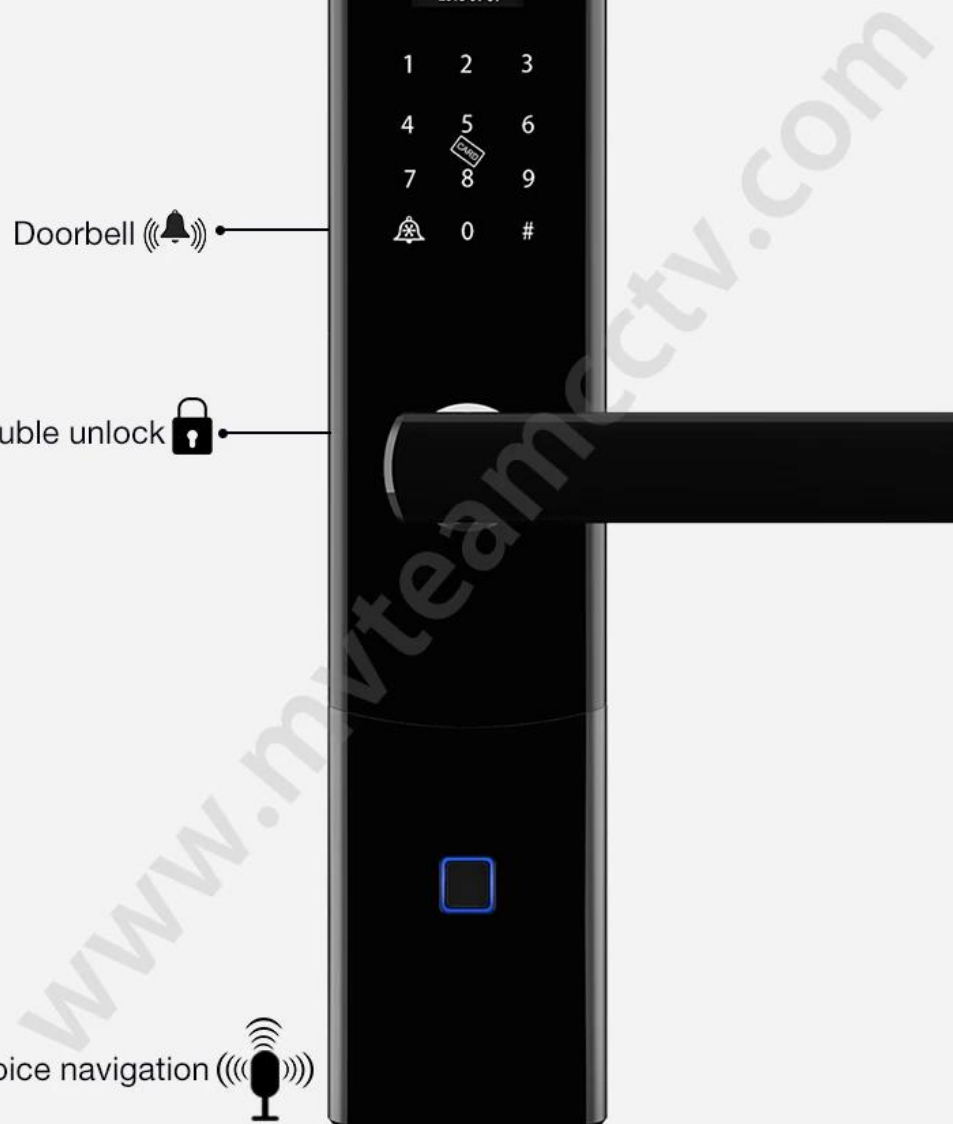

Electronic Keyless Door Lock Touch Screen Keypad Fingerprint Door Access for House Home Office Security

Features

- 1- Multiple unlock mode: fingerprint, password, card, mechanical key
- 2- FPC semi-conductor sensor, 360 degree fingerprint recognition
- 3- C-class lock cylinder, three types lock bodies for your choice.
- 4- Touch screen keypad, see crystal clear numbers at night

9- Suitable for home/office/house security, fit for wooden door, metal door, composite door, fire door group

Specs

Model	K4-ZKM
Material	Zinc alloy
Size	360*75mm
Unlock	Fingerprint, Password, Swipe, Key
Fingerprint recognition	360 degree FPC semi-conductor, 100 pieces capacity
Swipe	200 sheets
Password capacity	50 groups
Cylinder grade	C-level blade lock core
Lock body material	Stainless steel
Lock body size	standard 240mm * 24mm electronic lock body
Other functions	Intelligent Voice, Doorbell, Night Crystal Display
Power supply	4pcs AA batteries
Emergency charging	With backup USB port for emergency charging
Color	Silvered bronze, black, silver, champagne gold 4 colors optional
Scope of application	Security door, wooden door, composite door, fire door group

240mm*30mm

388mm*40mm

Night Crystal Display **HD**

10:00
Welcome
2019-01-01

1 2 3
4 5 6
7 8 9
CARD
0 #

Doorbell

Double unlock

Smart voice navigation

Virtual password

Random number added before or after the correct password, as long as input the real password continuously, then still can unlock. It can prevent strangers from peeping and better protect privacy.