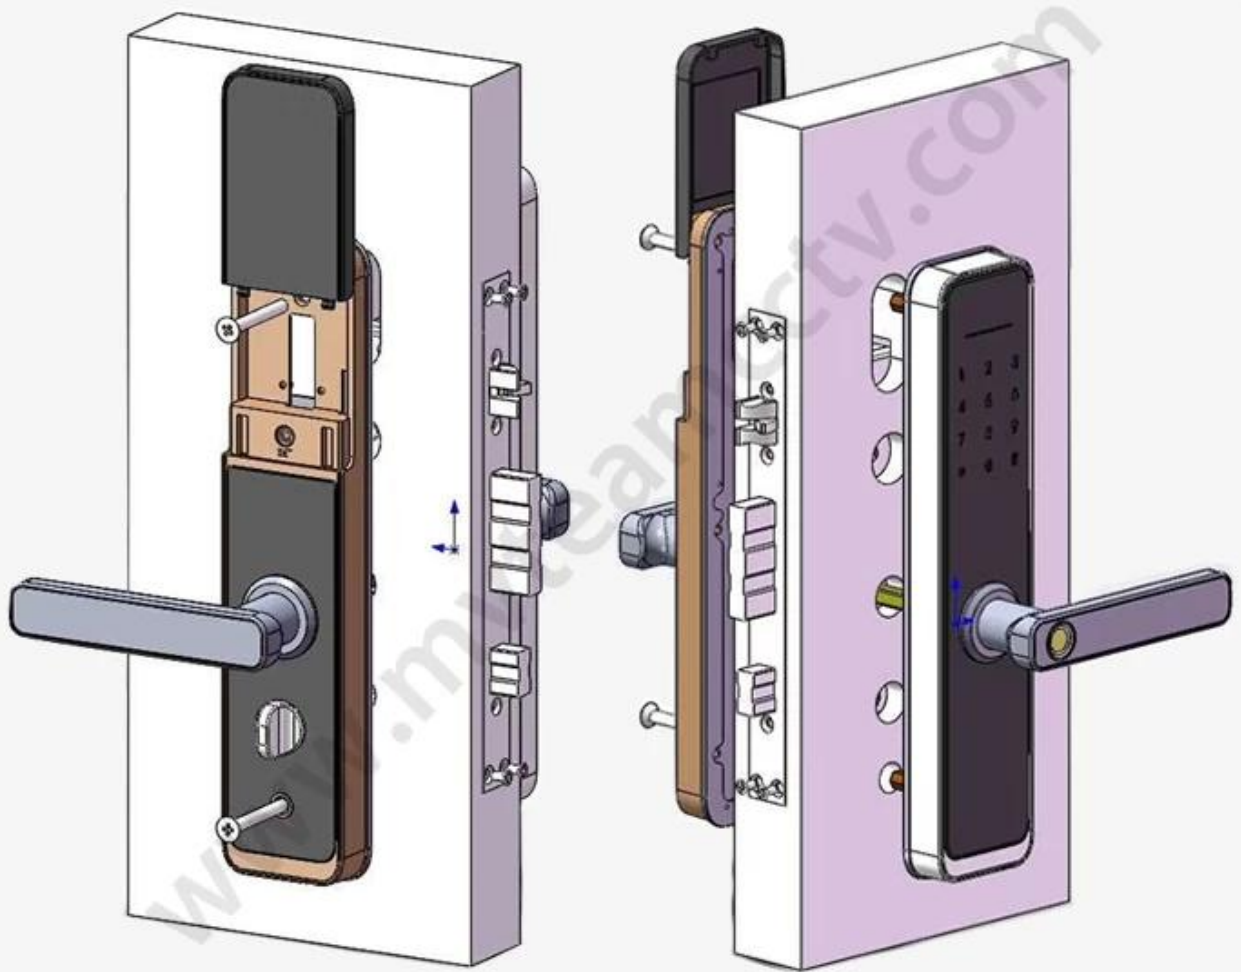

Specs

Model	X3-ZKMA
Material	Aluminum alloy
Size	300*68mm
Unlock	Fingerprint
	Password
	Card
	Tuya or TLock APP
Fingerprint recognition	360 degree FPC semi-conductor, sensor and handle
Smart Keys	300 groups (fingerprint+code+card)
Cylinder grade	C-level blade lock core
Lock body material	Stainless steel
Lock body size	240 x24mm 6052 lock mortise
Other functions	Smart Voice
	Night Crystal Display
	Doorbell
High Security Grade	Anti theft Pick-proof Alarm, Anti-saw design
	4pcs AA batteries
Power supply	With backup USB port for emergency charging
Color	Matte Black
Scope of application	Security door, wooden door, composite door, fire door group
Working temperature	-30°~ +65°

Anti theft Pick-proof Alarm

Anti-saw design

Receive Alarm notification on mobile phone

Size

Unit: mm

Lock Mortise

Unit: mm

Super C-class Cylinder

Package & Accessories

Structure

Door Opening Direction

Left Handle

Right handle

Matters needing attention:

There are 4 door types as below drawing showing, Please let us know:

1.what types of the doors?