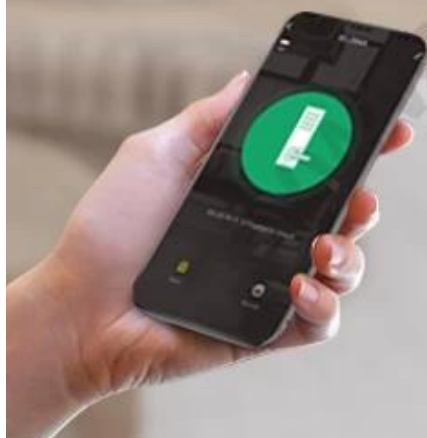

Receive Alarm notification on mobile phone

Features

- 1- Multiple unlock mode: Fingerprint, Password, Card, mechanical key, tuya or TTLOCK APP
- 2- FPC semi-conductor sensor, 360 degree fingerprint recognition
- 3- C-level lock cylinder, standard 240 x24mm 6052 lock mortise.
- 4- Touch screen keypad, see crystal clear numbers at night
- 5- Virtual password, prevent strangers from peeping and better protect privacy.
- 6- Powered by 4pcs AA alkaline batteries, 6 months & 180000 times using.
- 7- With USB port for emergency charging
- 8- Suitable for home/office, wooden door, metal door, composite door, fire door group
- 9- Working temperature: -30° ~ +65°
- 10- High security grade, anti-theft beep alarm plus Anti-saw design

Specs

Model	X3-ZKMA
Material	Aluminum alloy
Size	300*68mm
Unlock	Fingerprint
	Password
	Card
	Tuya or TLock APP
Fingerprint recognition	360 degree FPC semi-conductor, sensor and handle
Smart Keys	300 groups (fingerprint+code+card)
Cylinder grade	C-level blade lock core
Lock body material	Stainless steel
Lock body size	240 x24mm 6052 lock mortise
Other functions	Smart Voice
	Night Crystal Display
	Doorbell
High Security Grade	Anti theft Pick-proof Alarm, Anti-saw design
	4pcs AA batteries
Power supply	With backup USB port for emergency charging
Color	Matte Black
Scope of application	Security door, wooden door, composite door, fire door group
Working temperature	-30°~ +65°

Pictures

M TEAM

X3-ZKMA

new

**WiFi APP Fingerprint
Smart Door Lock**

TTLock

Tuya Smart

Bio-semiconductor Fingerprints

Bank-specific fingerprint
recognition, only recognize
living fingerprint.

Speed
0.3S

Anti-peep Code

Input any random numbers before/after the real code to unlock the door

www.myte.com

Remote Unlock Via APP From Anywhere