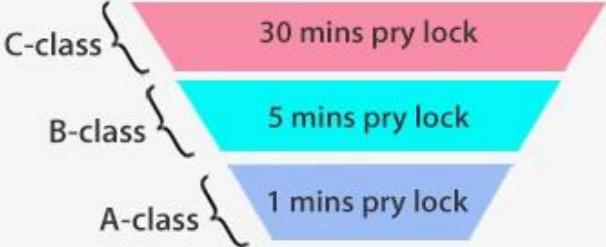

Super C-class Cylinder

16 million secret key