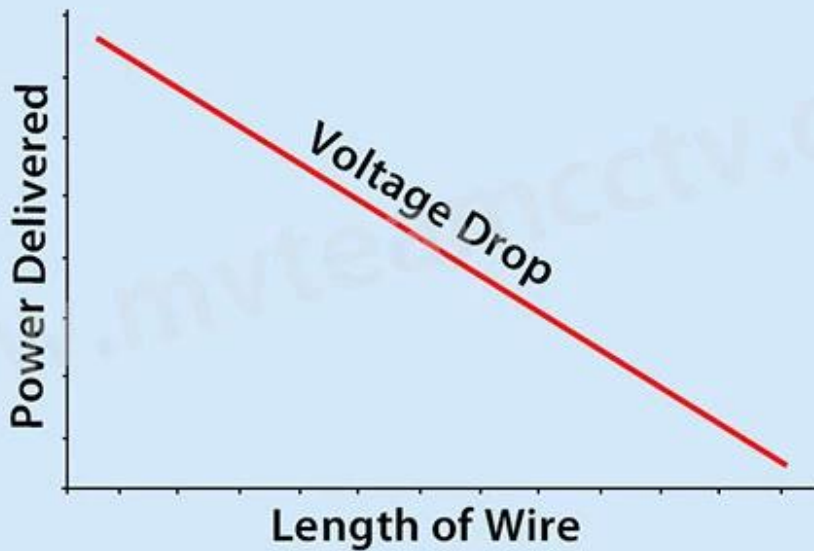

Power Supply	DC 12V±10%
Waterproof	IP66
Working Environment	-30°C~+60°C/Less than 95%RH(no condensation)
Warranty	1 year
Power Consumption	4W MAX

● **FAQS**

Q1:Can I view the camera on mobile phone and computer?

After connect the camera to DVR,you can view the camera thru DVRs' network view function.

Q2:Can I test sample before place mass order?

Sure,sample order is welcomed,MOQ is 1pc.

Q3:Can I buy the cameras with my own brand?

Yes,we accept OEM order.

Q4:How to supply proper voltage and amperage for the cameras?

Our AHD cameras are 12V DC,please refer to below guide:

VOTAGE DROP

* Power supply's wire will make voltage drop, so make sure not too long wire, and long wire with a thicker gauge. (Thicker gauge makes voltage drop more slowly).

Voltage Drop(%)