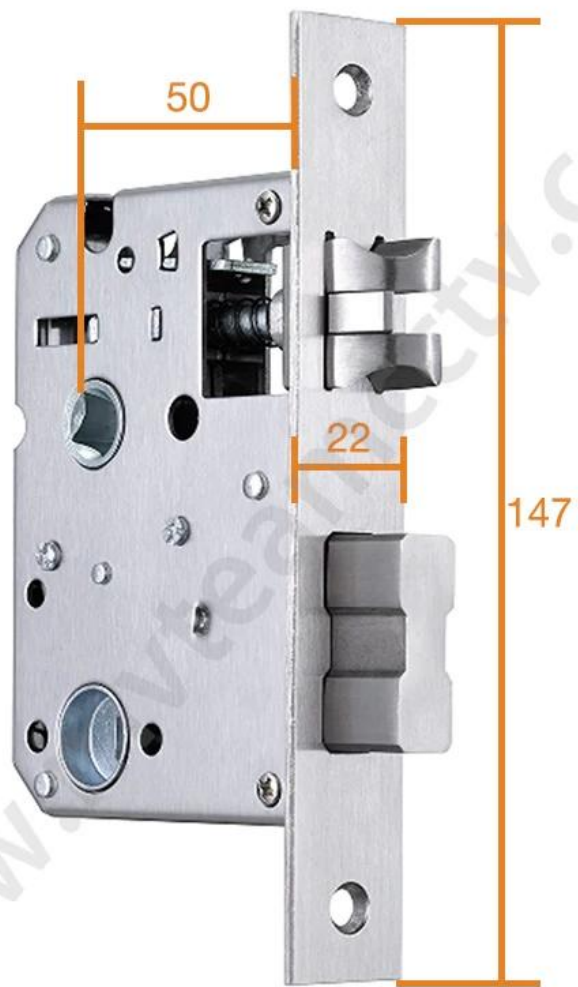

## Features

- 1- Unlock: Password, Card, Mechanical Key
- 2- Size: 300\*76mm
- 3- Password capacity: 200 groups
- 4- Swipe: 200 sheets
- 5- Color: Silver, Titanium gray
- 6- Power supply mode: 4pcs AA batteries
- 7- Cylinder grade: C-level cylinder + stainless steel lock body

8- Application scope: wooden door, composite door

### Specs

<b>Model</b>	<b>C7-KM</b>
Panel Material	zinc alloy
Panel Size	300*76mm
Unlock	Password, Card, Key
Password capacity	200 groups
Card	200 sheets
Cylinder grade	C-level blade lock core
Lock mortise Standard size	Standard 147mm*22mm
Lock mortise material	stainless steel
Power supply	4pcs AA batteries
Backup power	With backup USB port for emergency charging
Color	Silver, Titanium gray
Scope of application	wooden door, composite door

# Lock Mortise Size

Unit:mm