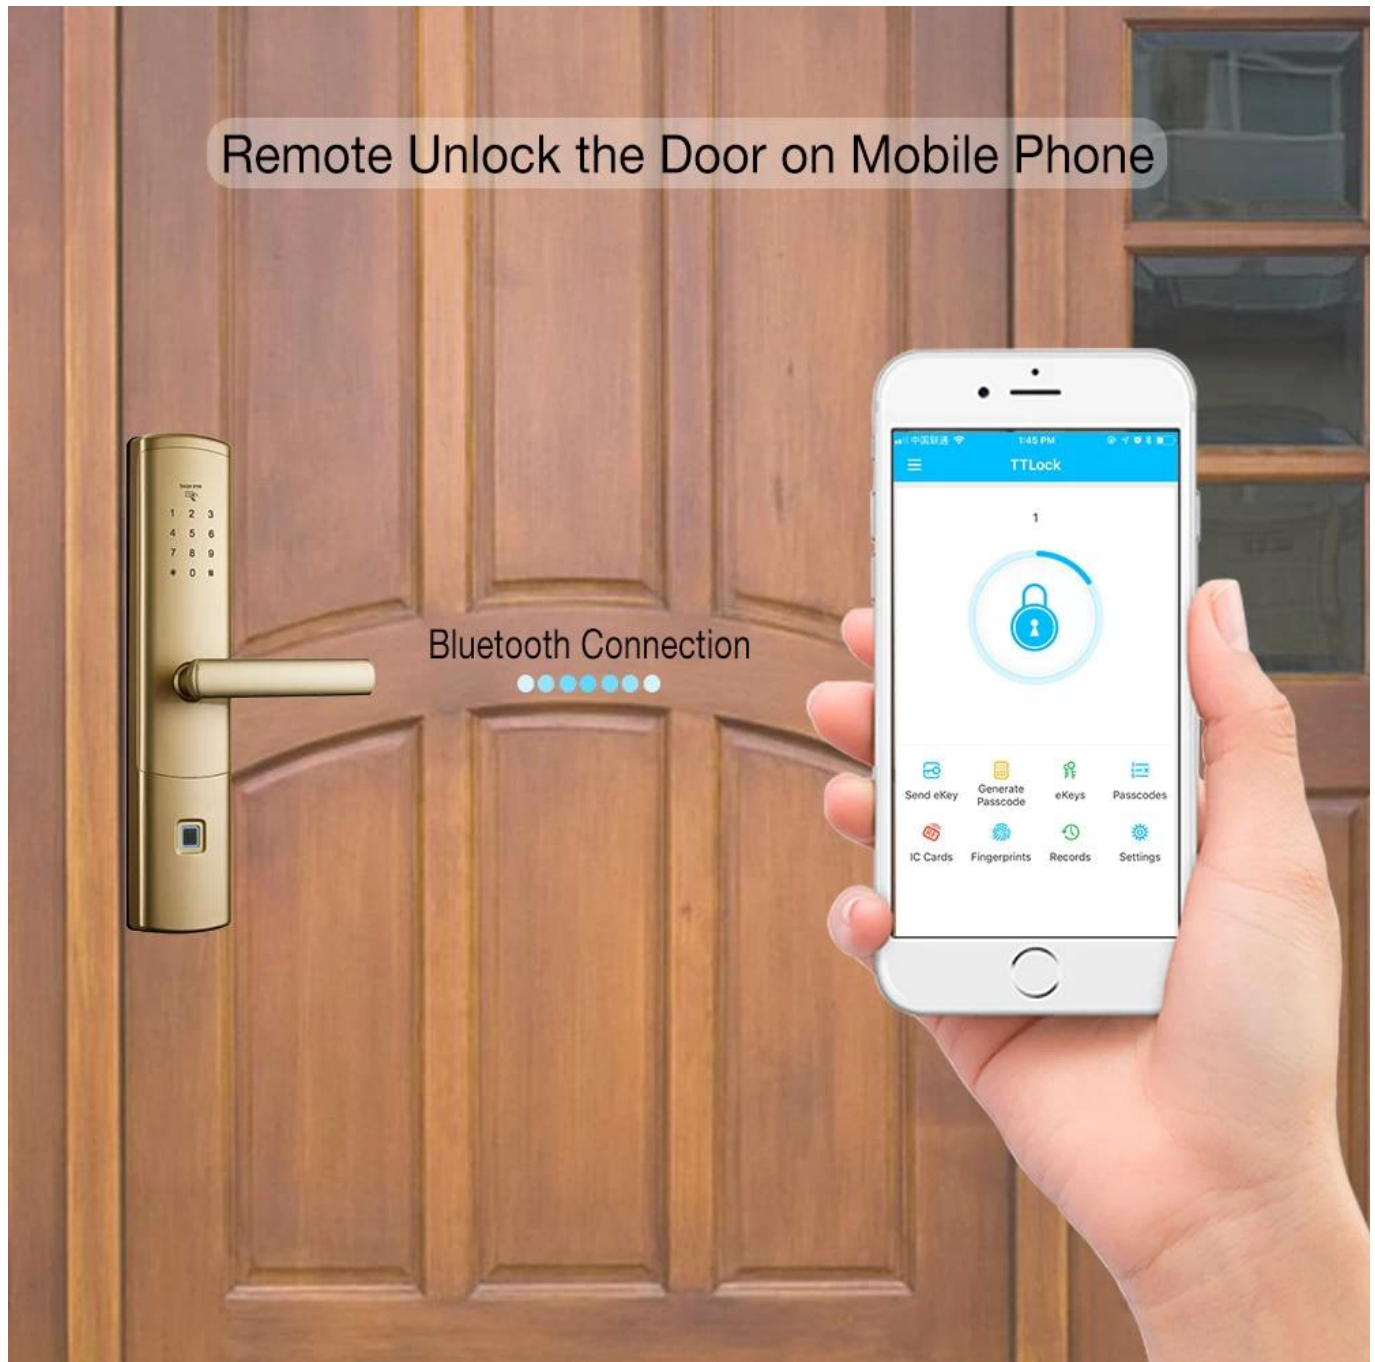

Phone Controlled Door Locks Digital WiFi Bluetooth Smart Door Lock With TTLOCK APP For Home Airbnb Apartment 5 Star Hotel

Features

- 1- Multiple unlock mode: APP, Fingerprint, Password, Card, mechanical key
- 2- Bluetooth connection, Support Mobile phone APP (TTlock) remote open door, and the records could be received at real time on mobile phone.
- 3- FPC semi-conductor sensor, 360 degree fingerprint recognition
- 4- Touch screen keypad, see crystal clear numbers at night
- 5- C-class lock cylinder, standard 240*24mm electronic lock body.
- 6- Powered by 4pcs AA alkaline batteries, 6 months & 180000 times using.
- 7- With USB port for emergency charging

Specs

Model	K4-ZKMA
Material	304 one stainless steel
Size	360*75mm
Unlock	APP, Fingerprint, Password, Swipe, Key
Fingerprint Identification	FPC semi-conductor, 100 pieces capacity
Swipe	200 sheets
Password capacity	50 groups
Cylinder grade	C-level blade lock cylinder
Lock body material	304 Stainless steel
Lock body size	Standard: 240mm*24mm, Optional: 240mm*30mm, 388mm*40mm
Other functions	Smart Voice, Night Crystal Display, Supports APP Bluetooth one-button unlocking and remote generating password
Power supply	4pcs AA batteries
Emergency charging	With backup USB port for emergency charging
Color	Red bronze, Black, Silver, Gold four colors optional
Scope of application	Security door, wooden door, composite door, fire door group