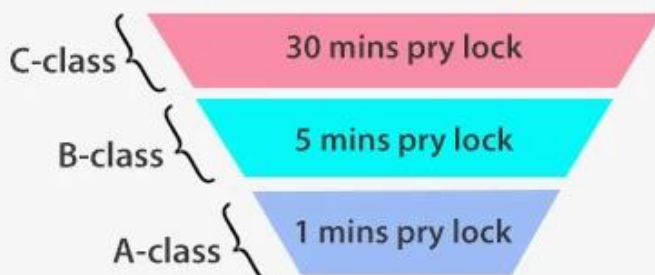

240mm*24mm

240mm*30mm

388mm*40mm

Super C-class Cylinder

Multi-Color Selection

Red bronze

Black

Sliver