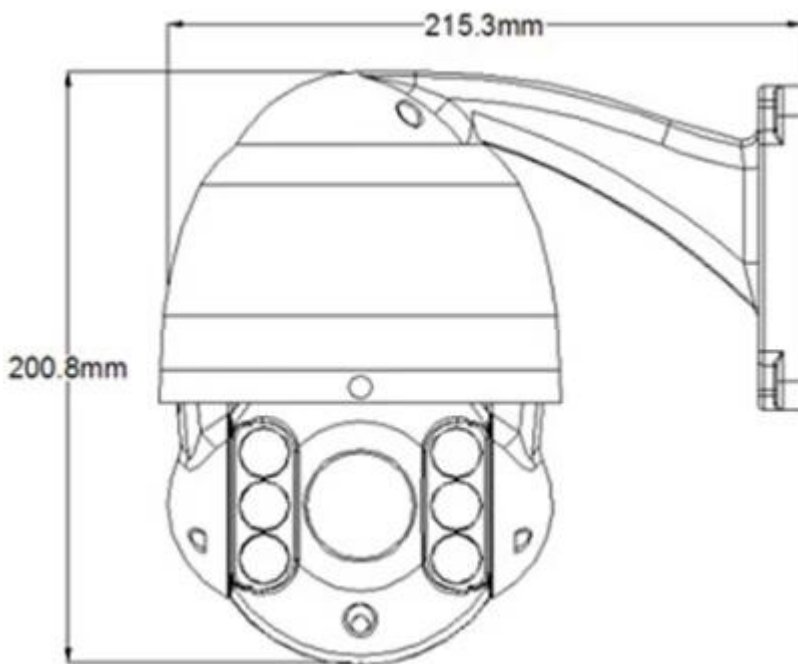

## ● SPECS

PTZ Specs	
Manual speed	Pan 0.1°~200°/s
	Tilt 0.1°~180°/s
Power supply	DC 12V
Rotation	Pan continuously 360°, tilt 0~90° with auto-flip
Preset	128 preset, title can be edited

Auto-flip	Tilt down 90°, with auto-flip 180°
Scan	355°programmable, 4 scan
Pattern	4 patterns, and each record time is not less than 180s
Tour	4 tour, and speed & park time of presets can be set.
Remote controlling	RS485
Baud rate (RS485)	2400□4800□9600/19200 bps
ID range	1-254(software add.)
Output	AHD, CVBS(Command change)
Power consumption	9W/25W(IR_LED ON)
Temperature	-10°C□+50°C
Installation	Wall installation, ceiling installation, ceiling type installation
Net weight	2.7kg
<b>Cam Spec</b>	
Sensor	1/3" Sony 238 CMOS Sensor+NVP2431H 1280×720
OPTICS	Optical x10,Zoom f = 5.1mm ~ 51mm
Angle	Appr. 55.2°(Wide) to 3.2°(Tele)
Min. Illumination	Color : 0.5 lux , BW : 0.1lux
S/N (Y signal)	52dB
White Balance	Auto
ICR	Manual/Auto
DNR	Auto / Off / Low / Middle / High
HLC	Off / On
Defog	Off / On
Max Gain	Auto
IRIS	Auto
FLIP	Vertical , Horizontal ,Vertical-Horizontal,OFF Selectable