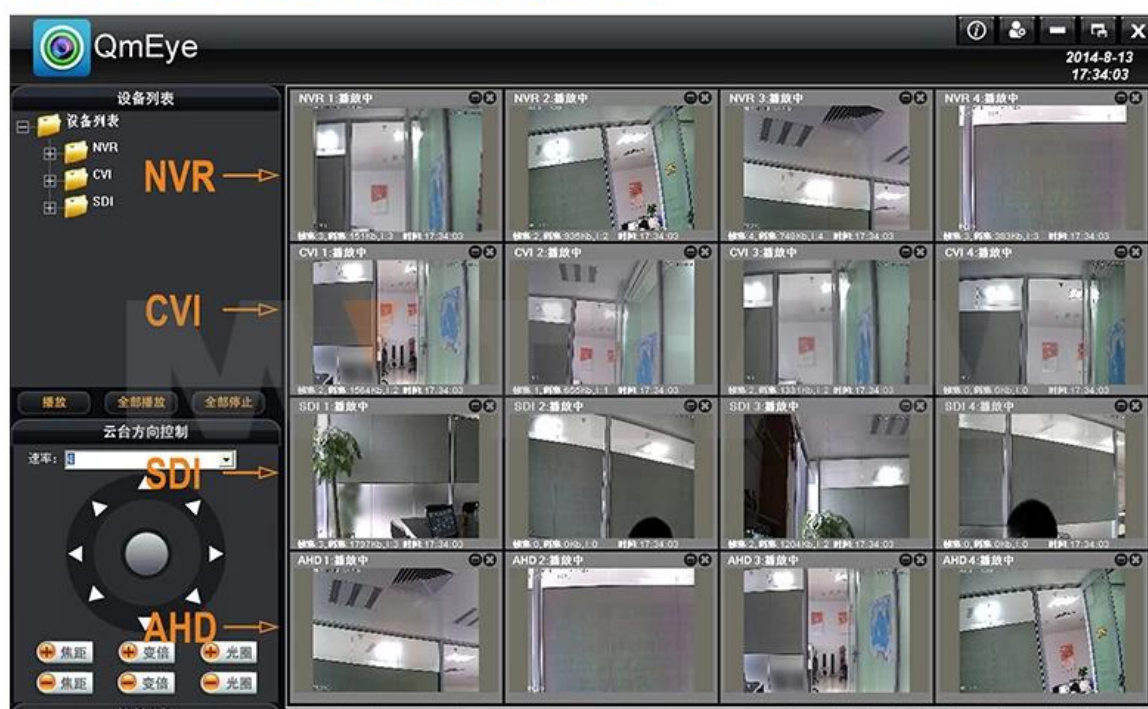

Achieve Monitoring All kinds of Cameras in One Screen on Computer

Função de P2P umas vantagens:

1. Nenhum endereço de IP estável necessário
   - Nenhuma configuração do DDNS necessária
   - Nenhuma configuração de roteador necessária
2. Reduzindo a seu custo de pós-venda