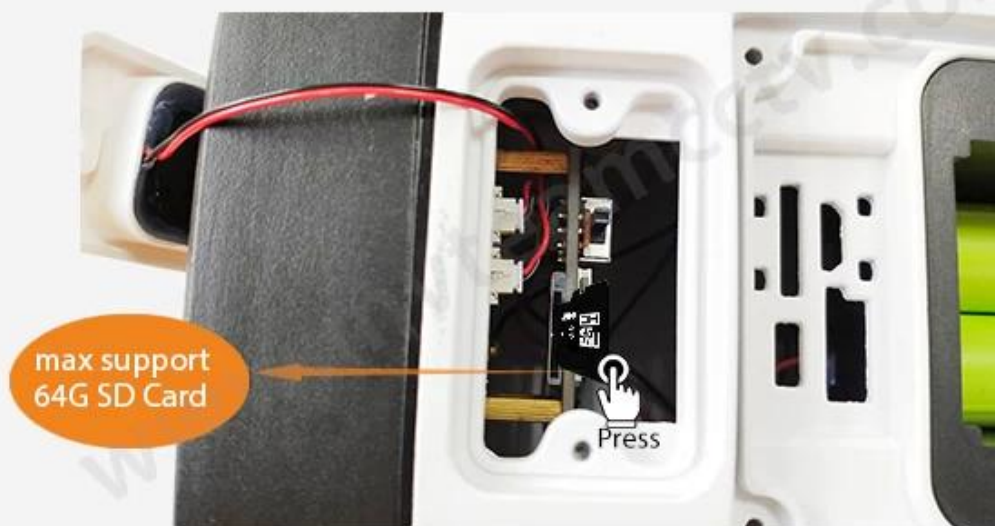

MTEAM

- * Com o botão de reset, liga / desliga, indicando luz led, vem com suporte
- * Suporte a pontos de acesso AP, os usuários podem controlar a câmera mesmo sem roteador wifi
- * Suporte a múltiplos usuários que visualizam on-line ao mesmo tempo
- * Com painel solar, temperatura de trabalho: -30 ° C ~ + 75 ° C
- * IP66 à prova d'água, apto para uso interno e externo
- * Com porta Micro USB para carregamento de bateria por DC 5V 1A
- * Baterias necessárias: 4pcs 18650 baterias

● SPECS

M'TEAM

Model No.	H00-D3-W	H100-D3-4G
Main Processor	Hi3518EV200	
Sensor	1/3" F23 low illumination CMOS	
Lens	110° Wide angle 3.6mm Lens	
Video Stream	1920*1080/15fps	
Day&Night Switch	IR-cut double filter automatically switches	
IR Distance	8m	
Motion Detection	PIR Detection	
Audio	Two-way audio built-in microphone & speaker	
	Coding: AAC&G.726	
	I/O: -38dB Mic /Inside 1*Speaker	
Recording Manage	Recording Methods: Manual /Alarm Recording	
Network connection	2.4Ghz WIFI	4G or 2.4Ghz WIFI
Alarm	PIR Detection	
Functions	Auto-adaptation	
	Two-way Real-time audio	
	PIR Motion Waking	
	APP: Ubell, ios10.0, android5.0 above	
Solar panel power	5w	
Battery	4pcs 18650 batteries, 3350mAh	
Installation	wall mount, ceiling mount, flatwise, come with bracket	
Working environment	Waterproof IP66	
	Tem.: -10°C~+50°C	
	Hum.: <80%RH	

As fotos

Waterproof IP66

Mobile phone PIR detection wake up

Day & Night Automatic Switching

Two Power Supply Methods

Solar panel converts sunshine to electricity for camera operation and charge the battery no matter in daytime, rainy days or night. Camera works with battery.

MYTEAM

Continuously work

Standby time
3~6 months

USB Charging Port

Support 4pcs 18650 batteries

Solar panel powered

With TF card slot

The camera doesn't come with TF card, if you need buy from us, please ask the sales.