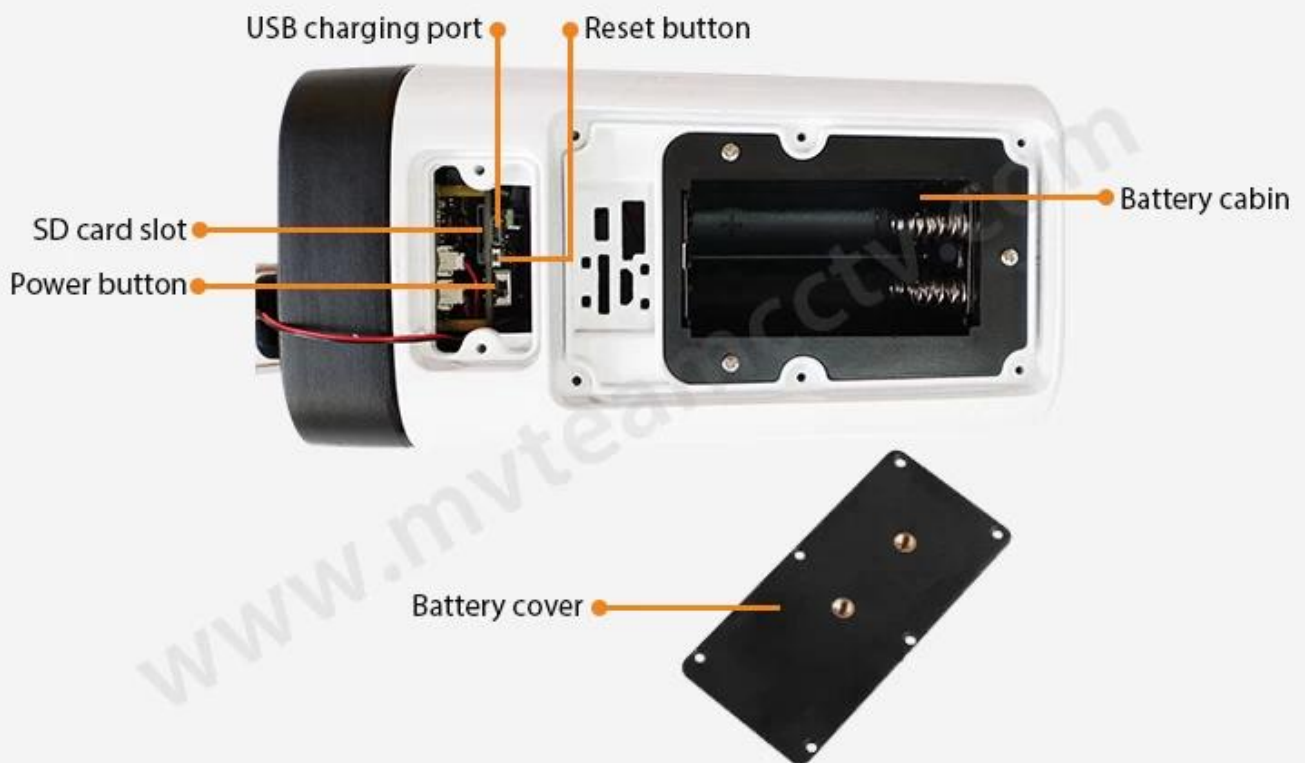

Show Appearance

Battery cover