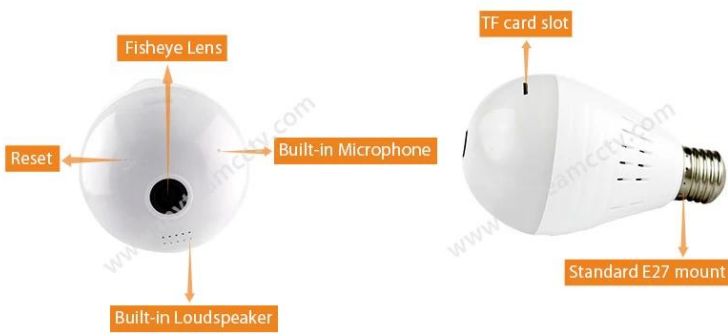

Easy installation, Screw it easily

Led bulb shape, standard E27 base, AC 220V voltage.

Multi-Angle Monitor

Support multi-scene modes

E PTZ

SPLIT SCREENS

ROLLER

CORRIDER

Show Appearance

Mobile Phone View

Download the App

Scan QR code to download the APP or
Search Neye3C in APP Store/Android Market

Model No.		H100-E6	H100-E8	H100-E9
Camera	Resolution	1.3MP	2.0MP	3.0MP
	Minimum illumination	0.02Lux @(F2.0,AGC ON) ,0 Lux with IR		
	Shutter	Shutter adaptation		
	Camera lens	360 degree fisheye lens		
	Lens interface type	M12		
	Day and night conversion	ICR infrared filter		
	Digital noise reduction	3D digital noise reduction		
Compression	Video compression standa	H.264		
	Coding type	H.264 Main Profile		
	Video compression rate	HD, SD, rate adaptation.		
	Audio compression standa	AAC		
	Audio compression rate	Rate adaptation		
	Frame rate	Max:25fps network transmission rate: adaptive adjustment		
	Image setting	Brightness, contrast, saturation, etc. (through the client to adjust the setting)		
Network	Storage function	Support Micro SD card (max 128G)		
Function	Intelligent alarm	Video is lost, the network is disconnected, and the power is disconnected.		
	General functions	Reverse, capture, mobile alarm, password protection, video playback, remote control, two-way intercom		
Wireless	Wireless standard	IEEE802.11b, 802.11g, 802.11n Draft		
Parameter	frequency range	2.4 GHz ~ 2.4835 GHz		
	Channel bandwidth	Support 20/40MHz		
	security	64/128-bit WEP, WPA/WPA2, WPA-PSK/WPA2-PSK, WPS		
	transmission speed	11b: 11Mbps, 11g :54Mbps, 11n :135Mbps		
General specification	temperature and humidity	-		
	Power	AC 110V~220V		
	Power consumption	3W MAX		
	Infrared radiation distance	MAX 5meter		
	Size(mm)	87mm x 87mm x 127mm		
	Weight	200g		