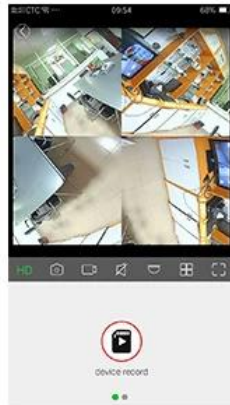

SPLIT SCREENS