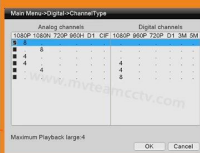

Support backup video records to DVR built-in redundant HDD

Support playback different time period video records in one screen, save time on find useful video records

Hybrid DVR support three kinds of modes:  
full analog channels  
analog+digital channels  
full digital channels