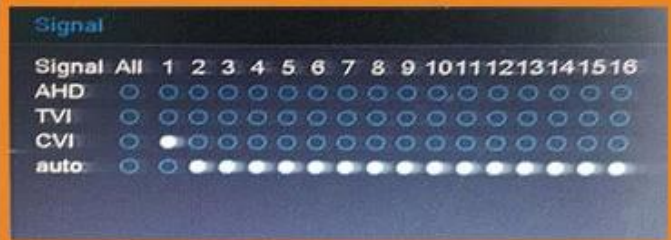

Adjustable DVR menu transparency

Support backup video records to DVR built-in redundant HDD

Support playback different time period video records in one screen, save time on find useful video records

5-in-1 hybrid modes:  
AHD+TVI+CVI+CVBS+IP

DVR menu with Ping  
command, convenient to do  
DVR network testing

With UTC Function, control  
analog camera and PTZ camera  
on DVR thru coaxial cable

Support P2P remote view  
by CMS and IE browser