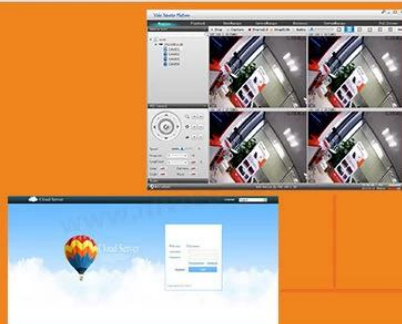

Support backup video
records to DVR built-in
redundant HDD

Support playback different
time period video records in
one screen, save time on find
useful video records

5-in-1 hybrid modes:
AHD+TVI+CVI+CVBS+IP

DVR menu with Ping command, convenient to do DVR network testing

With UTC Function, control analog camera and PTZ camera on DVR thru coaxial cable

Support P2P remote view by CMS and IE browser

Come with cloud ID, easy to realize P2P remote view by scan the QR Codes