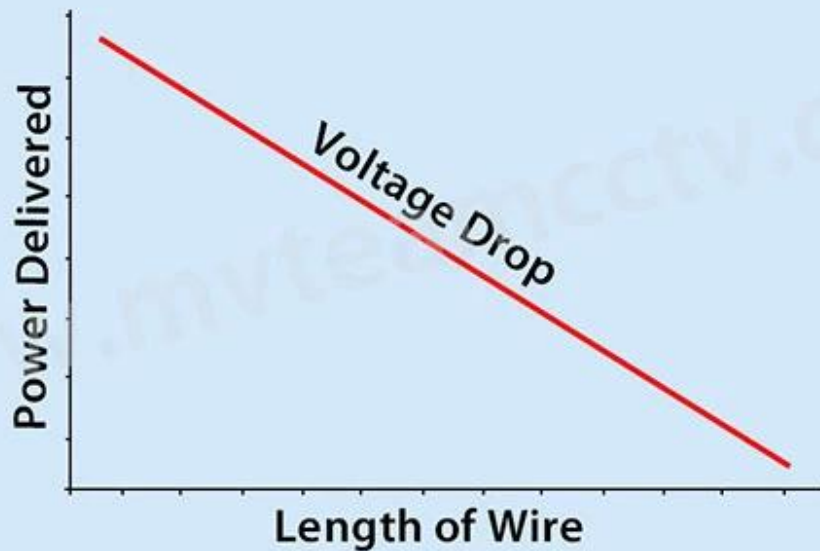

Nossas câmeras AHD são 12V DC, consulte o guia abaixo:

* Power supply's amperage cannot be less than CCTV camera's amperage.

VOTAGE DROP

* Power supply's wire will make voltage drop, so make sure not too long wire, and long wire with a thicker gauge. (Thicker gauge makes voltage drop more slowly).