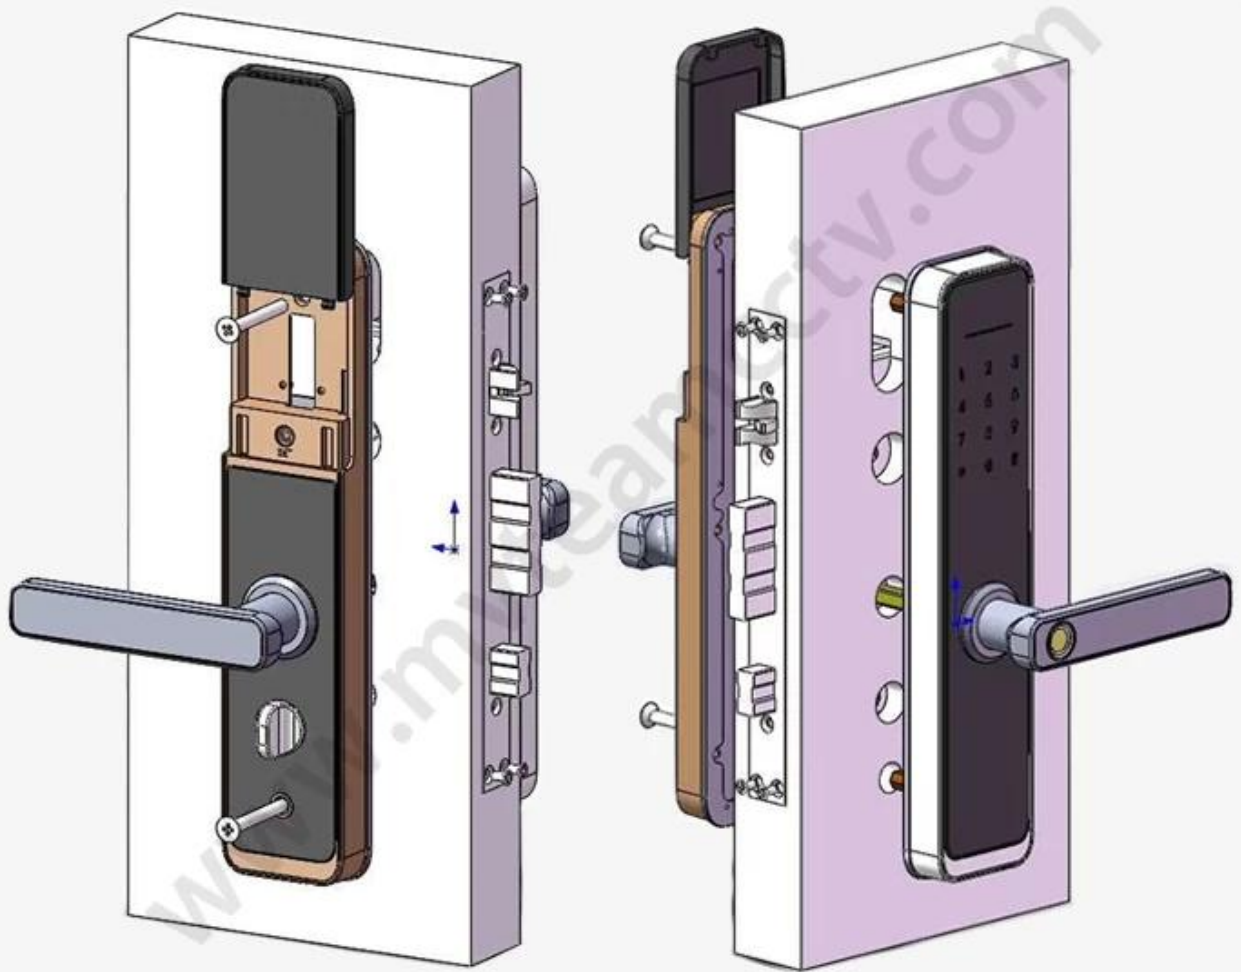

10- Grau de alta segurança, alarme sonoro anti-roubo e design anti-serra

Especificações

| | |
|-------------------------|---|
| Model | X3-ZKMA |
| Material | Aluminum alloy |
| Size | 300*68mm |
| Unlock | Fingerprint |
| | Password |
| | Card |
| | Tuya or TLock APP |
| Fingerprint recognition | 360 degree FPC semi-conductor, sensor and handle |
| Smart Keys | 300 groups (fingerprint+code+card) |
| Cylinder grade | C-level blade lock core |
| Lock body material | Stainless steel |
| Lock body size | 240 x24mm 6052 lock mortise |
| Other functions | Smart Voice |
| | Night Crystal Display |
| | Doorbell |
| High Security Grade | Anti theft Pick-proof Alarm, Anti-saw design |
| | 4pcs AA batteries |
| Power supply | With backup USB port for emergency charging |
| Color | Matte Black |
| Scope of application | Security door, wooden door, composite door, fire door group |
| Working temperature | -30°~ +65° |

Anti theft Pick-proof Alarm

Anti-saw design

Receive Alarm notification on mobile phone

Size

Unit: mm

Lock Mortise

Unit: mm

Super C-class Cylinder

Package & Accessories

Structure

Door Opening Direction

Left Handle

Right handle

Matters needing attention:

There are 4 door types as below drawing showing, Please let us know:

- 1.what types of the doors?
- 2.how many quantity per each type?