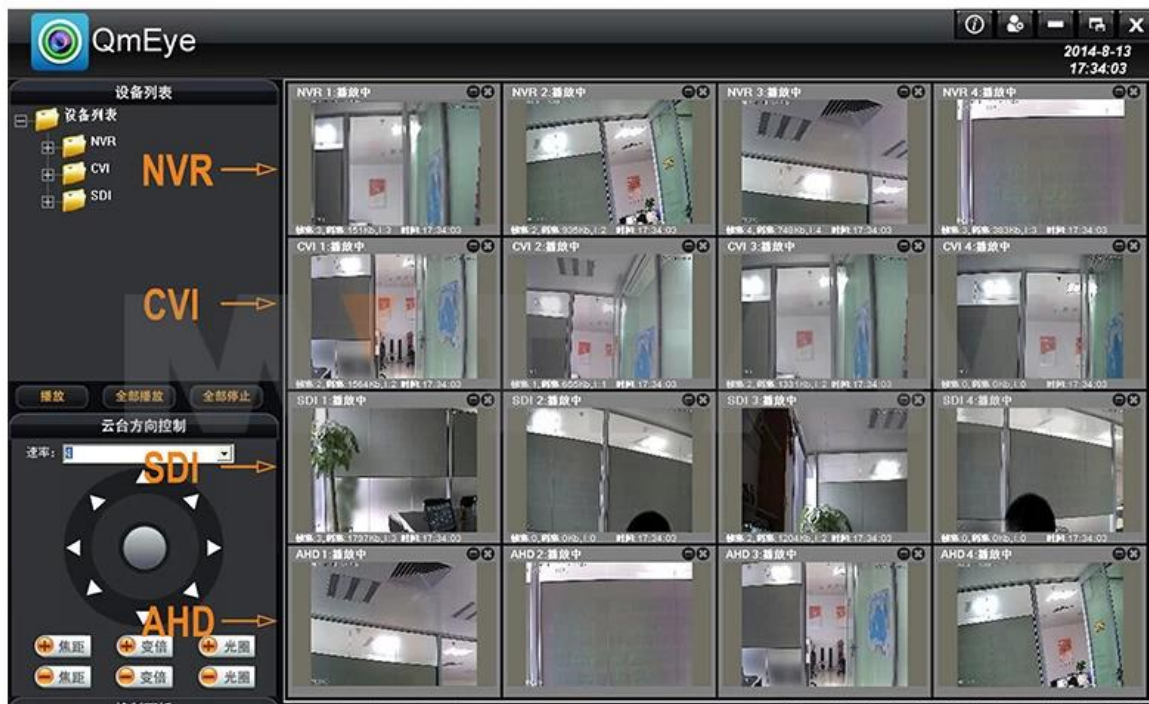

● P2P FUNCTION

Mobile Phone View

(All MVTEAM DVR, AHD DVR, CVI DVR, SDI DVR, NVR support)

Achieve Monitoring All kinds of Cameras in One Screen on Computer

● FACTORY & OFFICE

M TEAM

● EXHIBITIONS

M TEAM