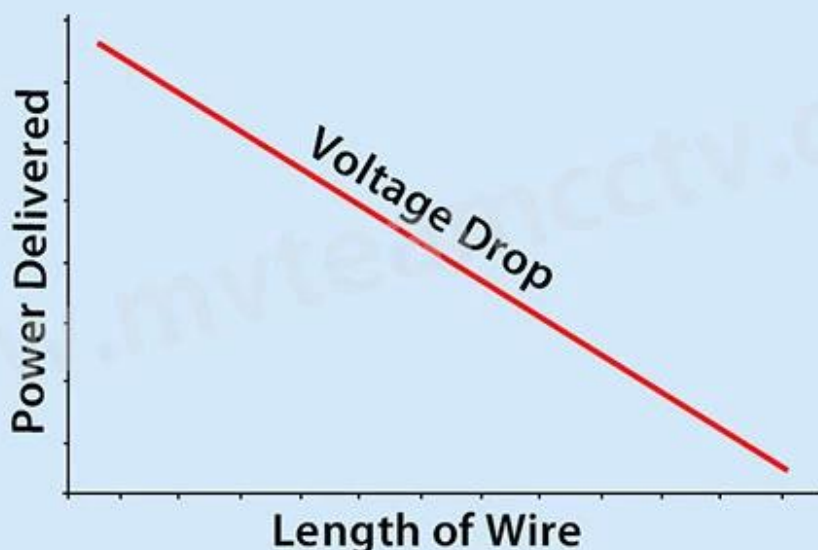

## VOTAGE DROP

\* Power supply's wire will make voltage drop, so make sure not too long wire, and long wire with a thicker gauge. (Thicker gauge makes voltage drop more slowly).