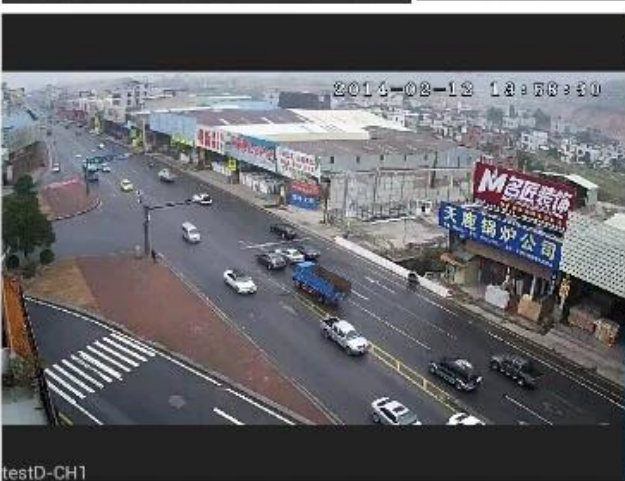

testA testB testC testD

1 2 3 4

Camera, Microphone, and other control icons.

testA testB testC testD

1

Camera, Microphone, and other control icons.