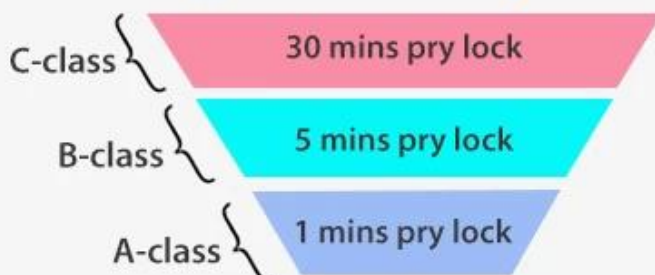

Sliver gray

Black

C-level lock cylinder, three types lock mortises for your choice.

240mm*24mm

240mm*30mm

388mm*40mm

Super C-class Cylinder

Bio-semiconductor Fingerprints

Bank-specific fingerprint
recognition, only recognize
living fingerprint.

Speed
0.3S

Virtual password

Random number added before or after the correct password, as long as input the real password continuously, then still can unlock. It can prevent strangers from peeping and better protect privacy.