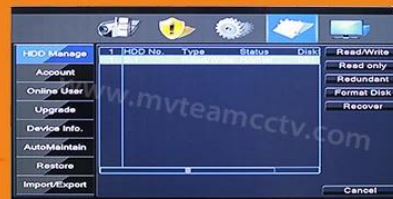

16CH 1080N AHD XBH TVI DVR 1080P NVR OEM Облако DVR (6416H80H)

● Features

MTEAM

Adopt Newest HiSilicon
Chipset

New humanized
User Interface

System come with
28 kinds of languages

Adjustable DVR
menu transparency

Support backup video
records to DVR built-in
redundant HDD

Support playback different
time period video records in
one screen, save time on find
useful video records

5-in-1 hybrid modes:
AHD+TVI+CVI+CVBS+IP