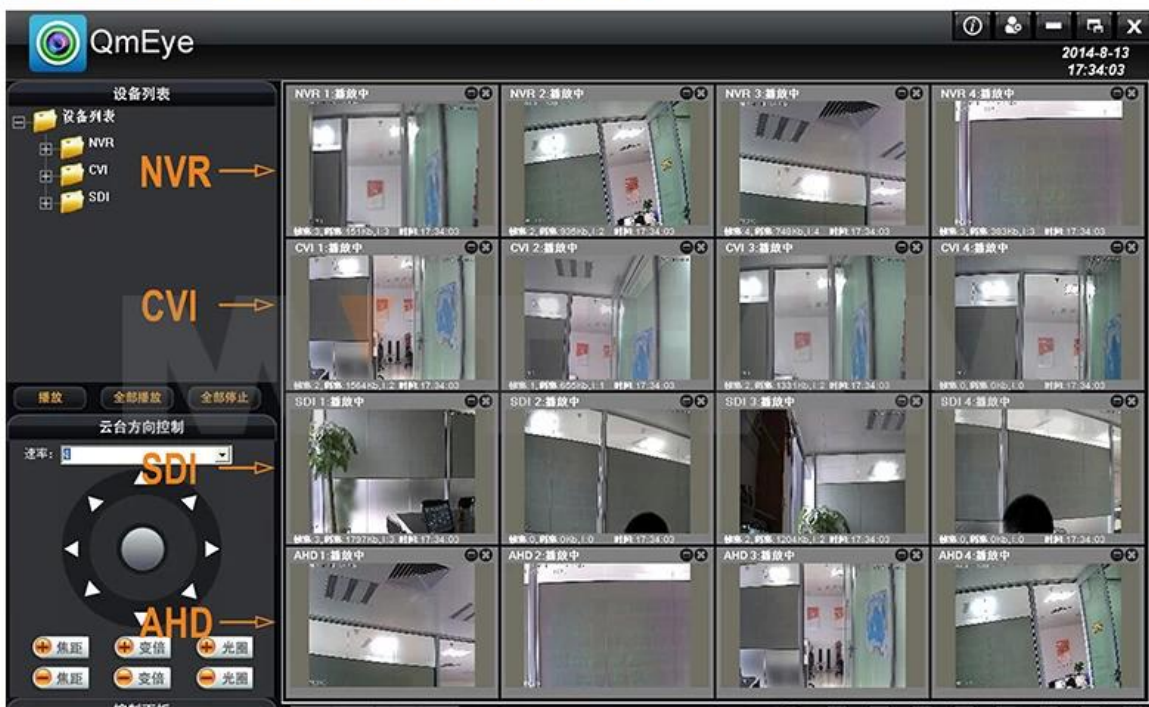

● P2P FUNCTION

Mobile Phone View

(All MVTEAM DVR, AHD DVR, CVI DVR, SDI DVR, NVR support)

Achieve Monitoring All kinds of Cameras in One Screen on Computer

● FACTORY & OFFICE

M'TEAM

● EXHIBITIONS

M'TEAM