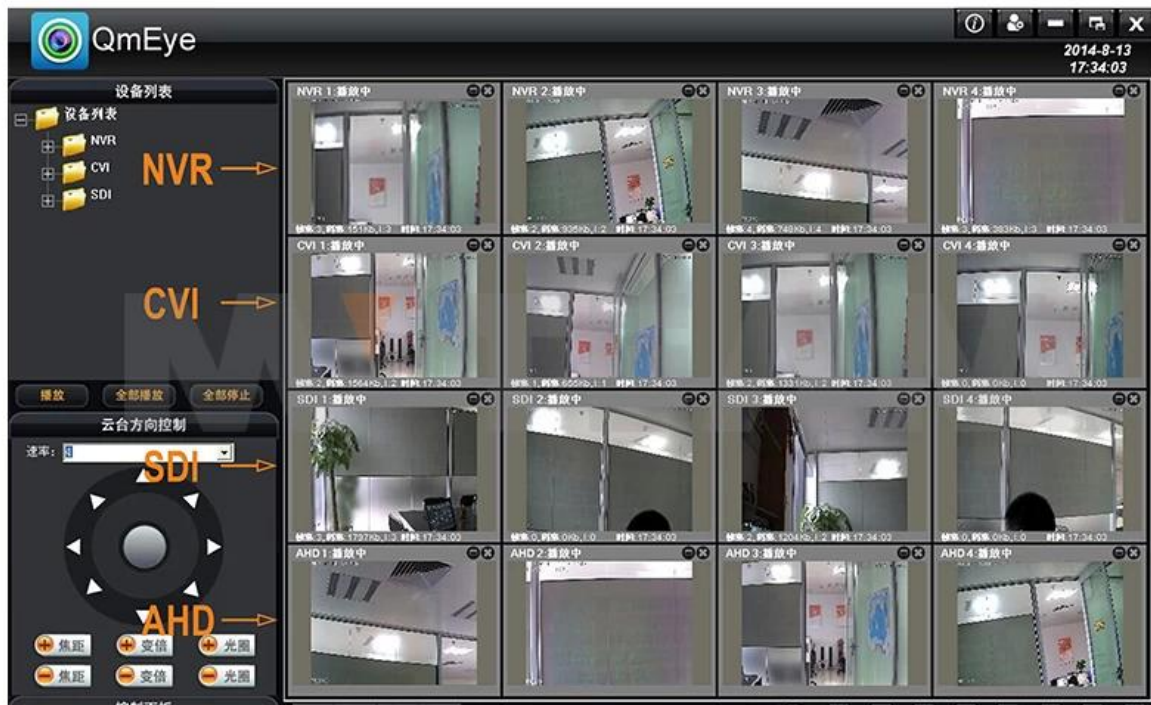

● P2P FUNCTION

Mobile Phone View

(All MVTEAM DVR, AHD DVR, CVI DVR, SDI DVR, NVR support)

Achieve Monitoring All kinds of Cameras in One Screen on Computer

● FACTORY & OFFICE

M TEAM

● EXHIBITIONS

M TEAM