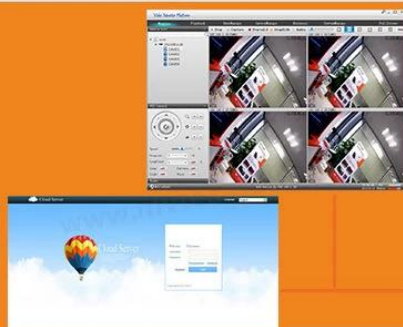

Support backup video
records to DVR built-in
redundant HDD

Support playback different
time period video records in
one screen, save time on find
useful video records

5-in-1 hybrid modes:
AHD+TVI+CVI+CVBS+IP

DVR menu with Ping command, convenient to do DVR network testing

With UTC Function, control analog camera and PTZ camera on DVR thru coaxial cable

Support P2P remote view by CMS and IE browser

Come with cloud ID, easy to realize P2P remote view by scan the QR Codes