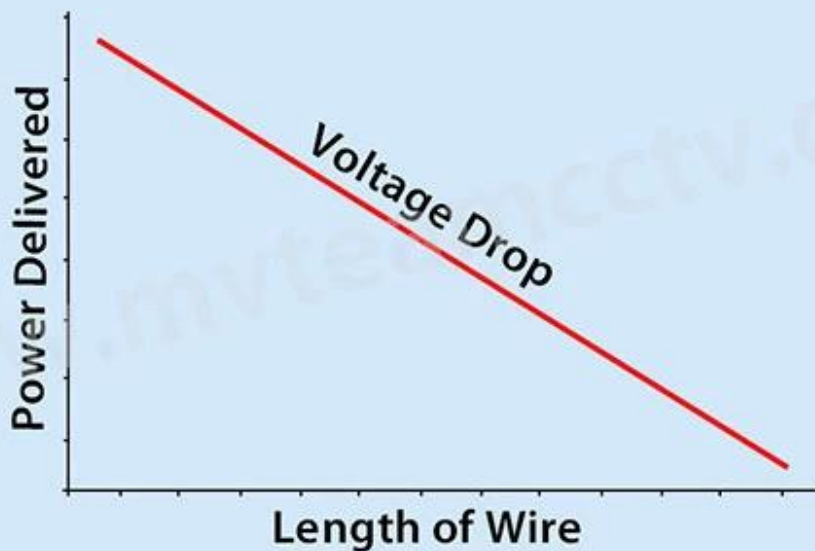

Наши камеры АHD 12 В постоянного тока, см. Ниже руководство:

**AMPERAGE**

\* Power supply's amperage cannot be less than CCTV camera's amperage.

**VOTAGE DROP**

\* Power supply's wire will make voltage drop, so make sure not too long wire, and long wire with a thicker gauge. (Thicker gauge makes voltage drop more slowly).