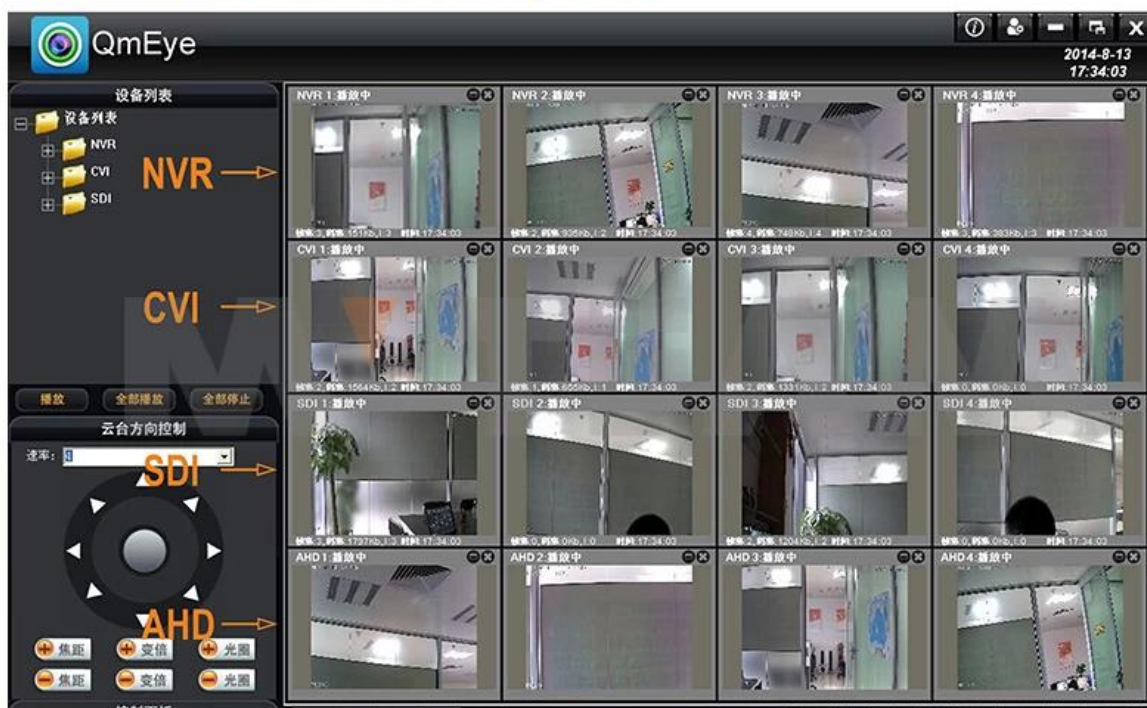

● PRODUCT PICTURE

M' TEAM

Mobile Phone View

(All MVTEAM DVR, AHD DVR, CVI DVR, SDI DVR, NVR support)

Achieve Monitoring All kinds of Cameras in One Screen on Computer

DVR Menu

● FACTORY & OFFICE

M'TEAM