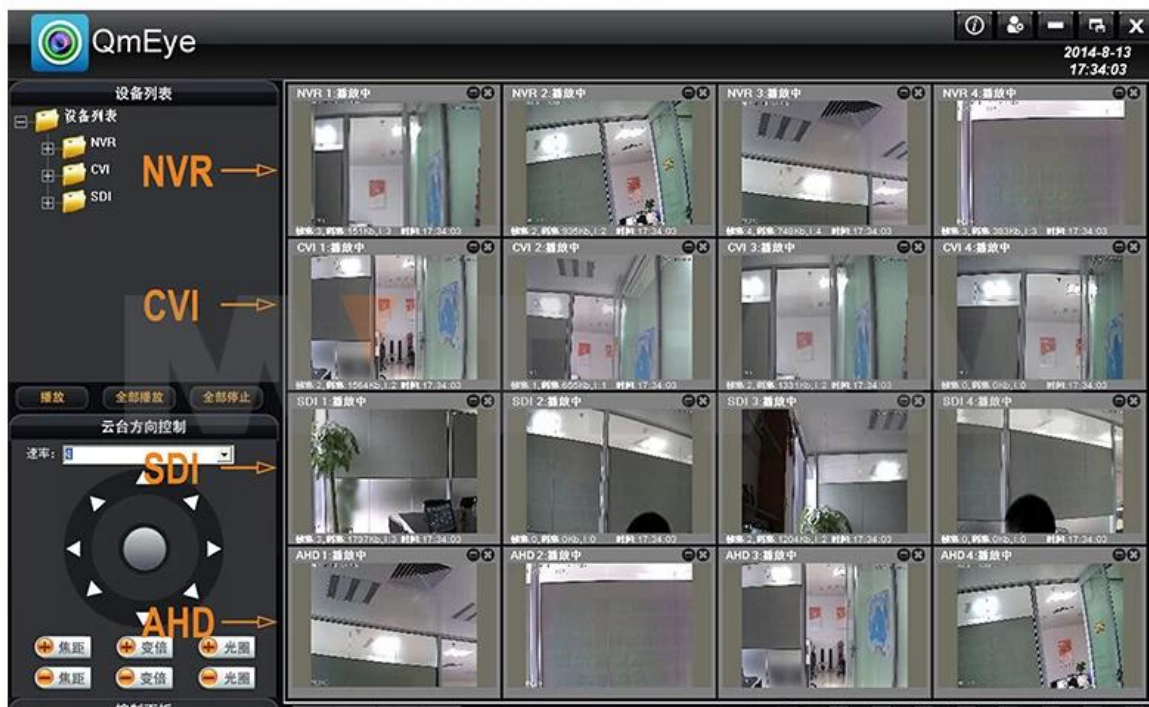

● P2P FUNCTION

MVTEAM

Mobile Phone View

(All MVTEAM DVR, AHD DVR, CVI DVR, SDI DVR, NVR support)

Achieve Monitoring All kinds of Cameras in One Screen on Computer

● FACTORY & OFFICE

M' TEAM

● EXHIBITIONS