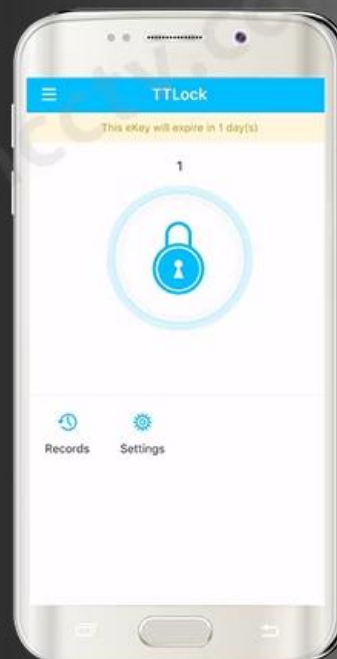

# Bluetooth APP Unlock

TTLOCK

## Remote Send Password via SMS

(Permanent, Timed limited or One-time Password)

Admin

Receiver

## Remote Share eKey

(Permanent, Timed limited or One-time eKey)

Admin

Receiver

## WiFi APP Remote Control

Add a gateway device to connect the smart door lock to WiFi