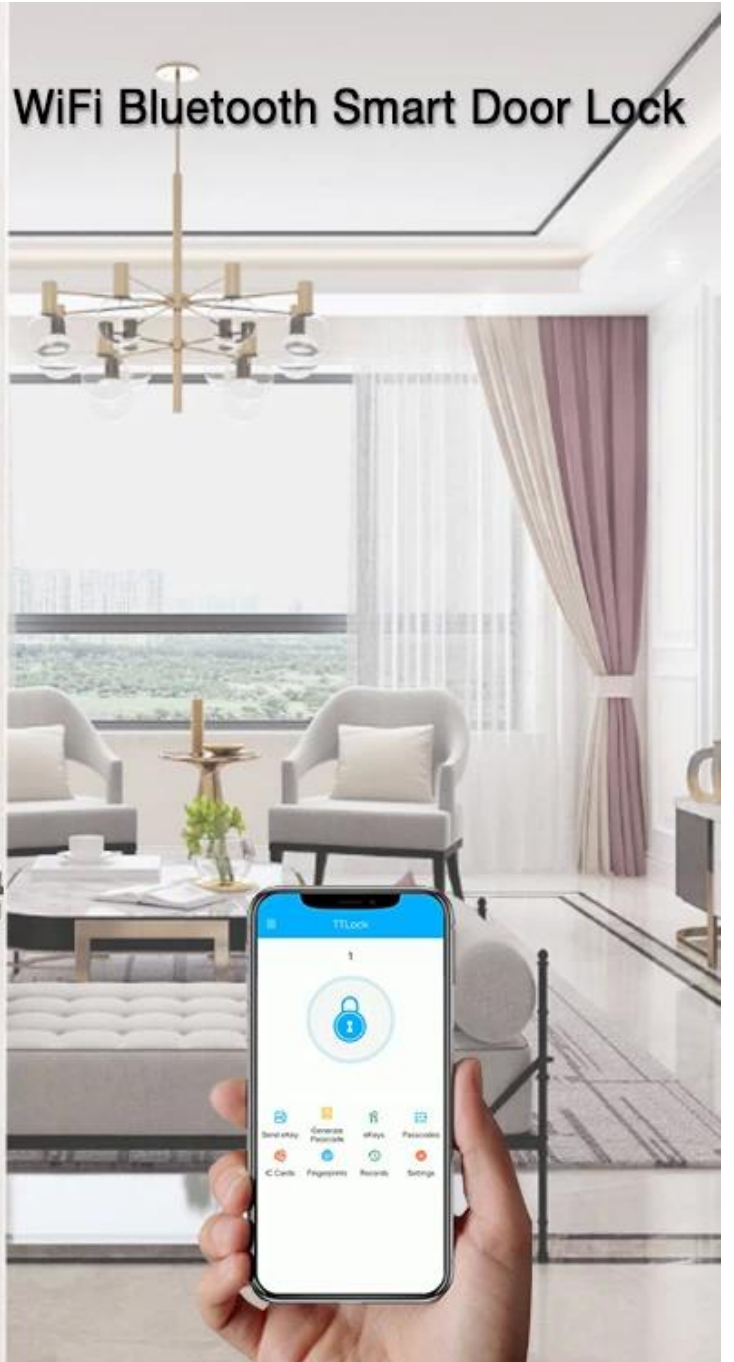

## Фотографий

# WiFi Bluetooth Smart Door Lock

APP

Password

Card

Key

**M TEAM**