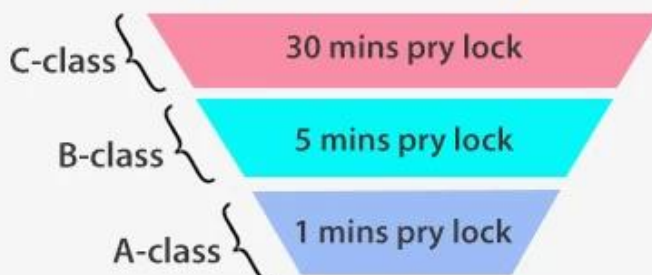

Super C-class Cylinder