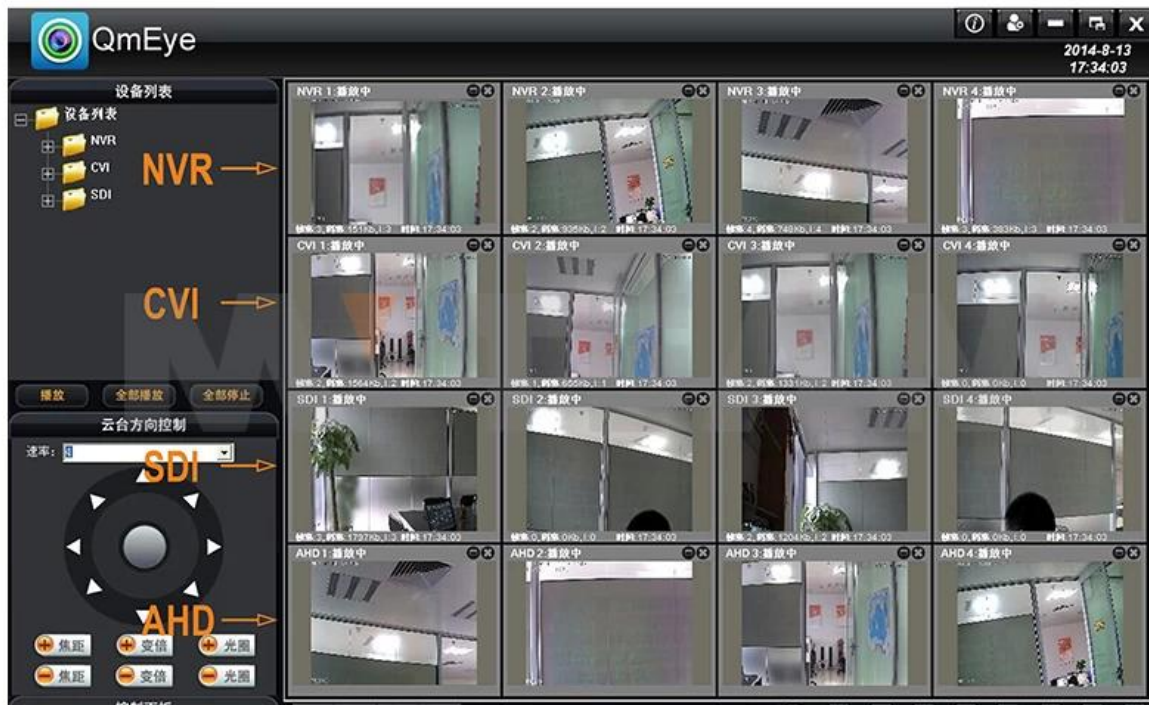

● P2P FUNCTION

Mobile Phone View

(All MVTEAM DVR, AHD DVR, CVI DVR, SDI DVR, NVR support)

Achieve Monitoring All kinds of Cameras in One Screen on Computer

● FACTORY & OFFICE

M' TEAM

● EXHIBITIONS

M' TEAM