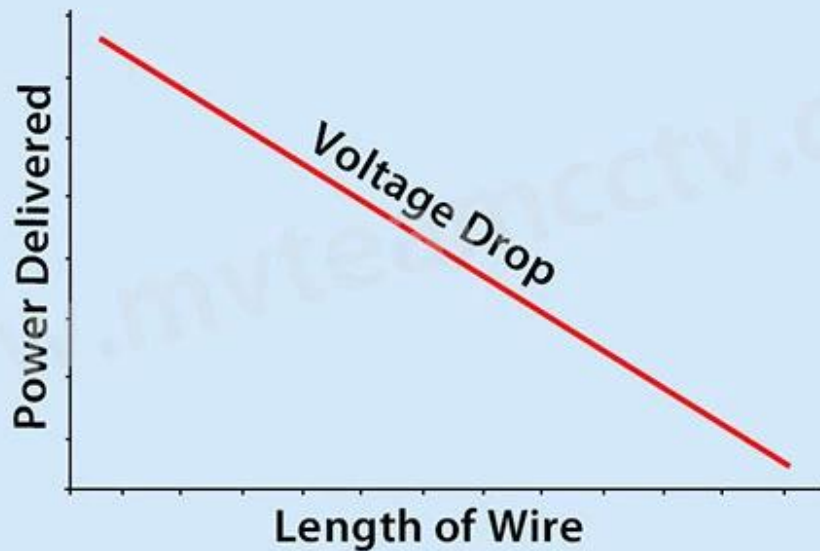

* Power supply's amperage cannot be less than CCTV camera's amperage.

VOTAGE DROP

* Power supply's wire will make voltage drop, so make sure not too long wire, and long wire with a thicker gauge. (Thicker gauge makes voltage drop more slowly).