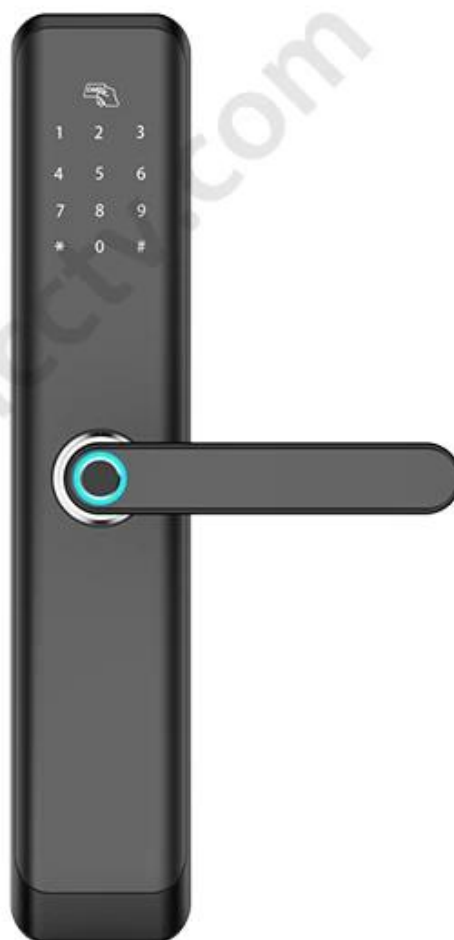

Детали изображения

APP

Fingerprint

Password

Card

Key

Multi-Color Selection

Black

Gray

C-level lock cylinder, three types lock mortises for your choice.

240mm*24mm

240mm*30mm

388mm*40mm

Super C-class Cylinder

Power Supply

4 x AA(5 alkaline) batteries,
6 months & 180000 times using.