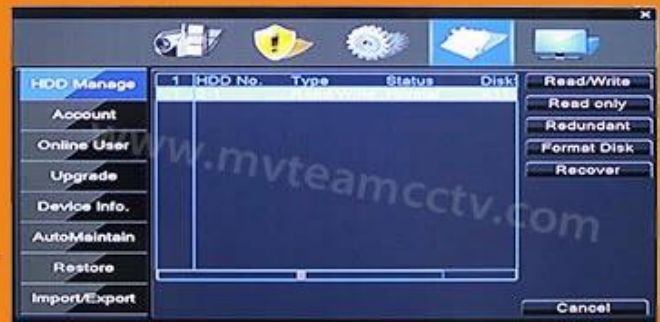

## New humanized User Interface

## System come with 28 kinds of languages

Adjustable DVR menu transparency

Support backup video records to DVR built-in redundant HDD

Support playback different time period video records in one screen, save time on find useful video records