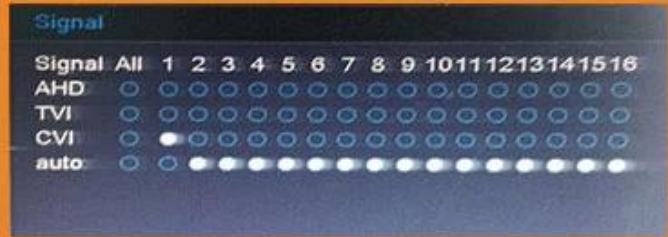

## System come with 28 kinds of languages

Adjustable DVR menu transparency

Support backup video records to DVR built-in redundant HDD

Support playback different time period video records in one screen, save time on find useful video records

5-in-1 hybrid modes:  
AHD+TVI+CVI+CVBS+IP

DVR menu with Ping  
command, convenient to do  
DVR network testing

With UTC Function, control  
analog camera and PTZ camera  
on DVR thru coaxial cable