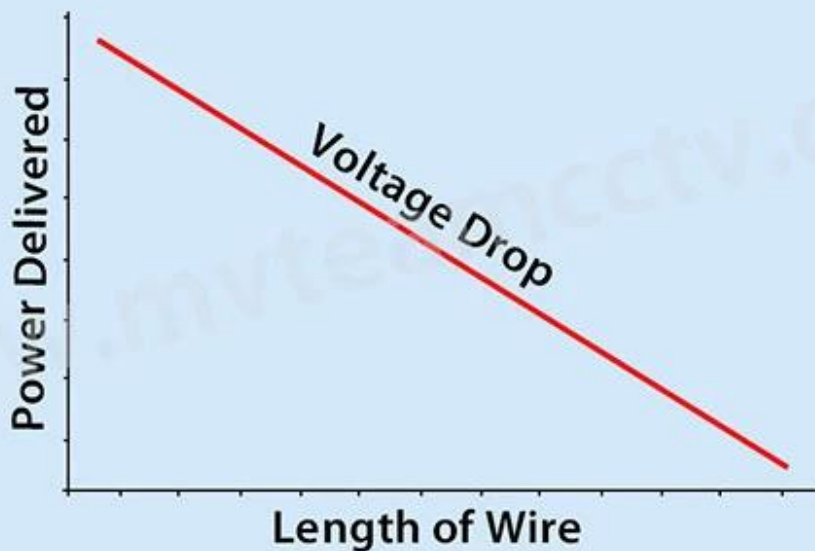

Наши камеры AHD 12 В постоянного тока, см. Ниже руководство:

AMPERAGE

* Power supply's amperage cannot be less than CCTV camera's amperage.

VOTAGE DROP

* Power supply's wire will make voltage drop, so make sure not too long wire, and long wire with a thicker gauge. (Thicker gauge makes voltage drop more slowly).