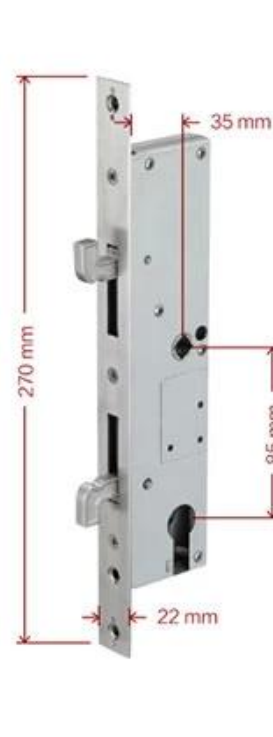

4#(35*85)

Optional

4#(45*85)

Optional

4#(60*85)

Standard

5#(35*85)

For Sliding Door

5#(35*85)

For Sliding Door

5#(35*85)

For Sliding Door

Power Supply

4 x AA(5 alkaline) batteries,
6 months & 180000 times using.

USB Charge

With backup USB port for
emergency charging.