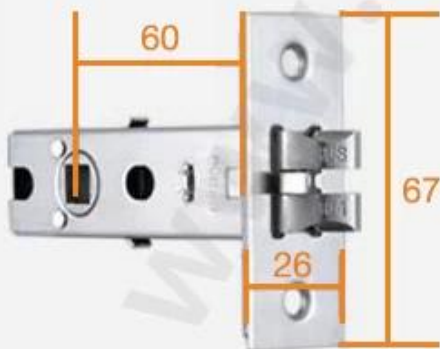

Lock Mortises

#1

#3

Unit: mm