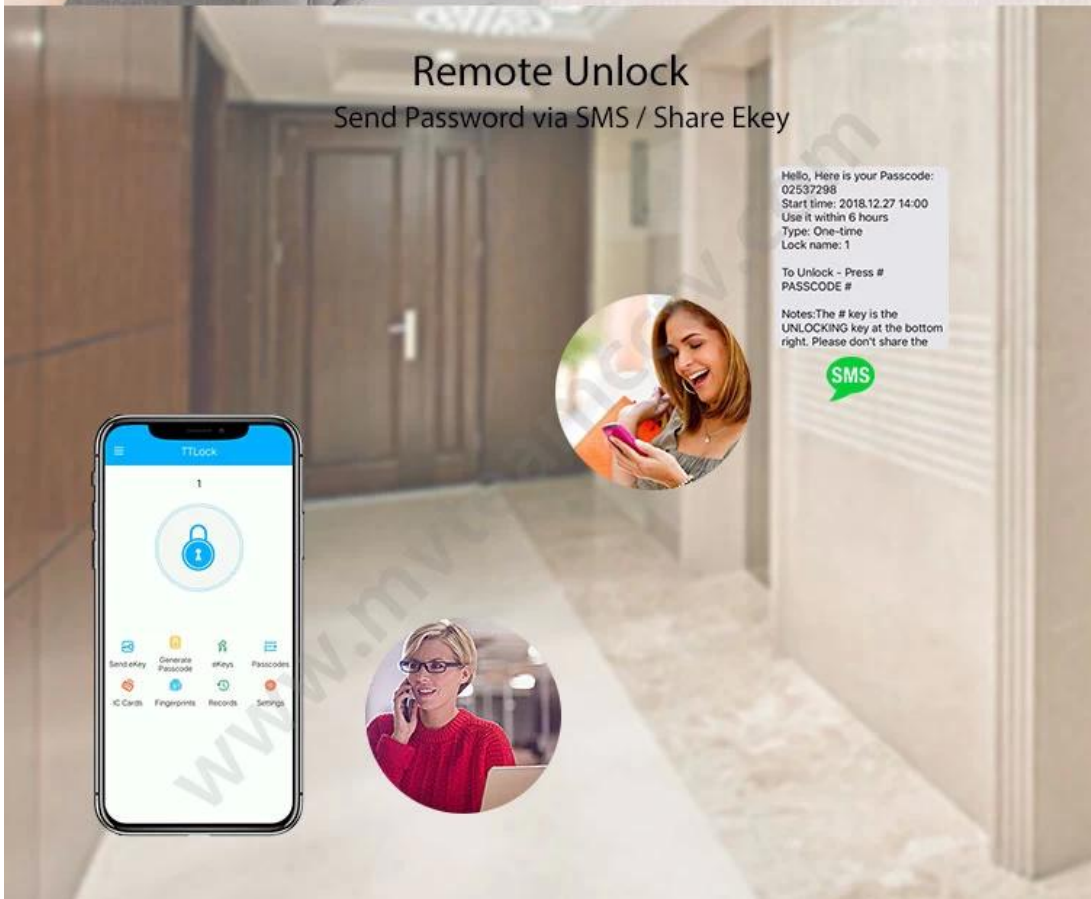

Продукт Фотографий

Bluetooth APP Access

WiFi APP Access

Password

Key

Card

Free-Style Handle
Drop-down(open)/Drop-up(lock)

USB charging interface

Hidden keyhole

Multi-Color Selection

Titanium gray

Silver

Red bronze

Bluetooth APP Unlock

One button unlock the door on mobile phone via bluetooth connection

Remote Unlock

Send Password via SMS / Share Ekey

WiFi APP Remote Control

Add a gateway device to connect the smart door lock to WiFi

Achieve Remote Control

- Delete/change the passcode/ekey/fingerprint/card access remotely.
- Check the update door opening records remotely.