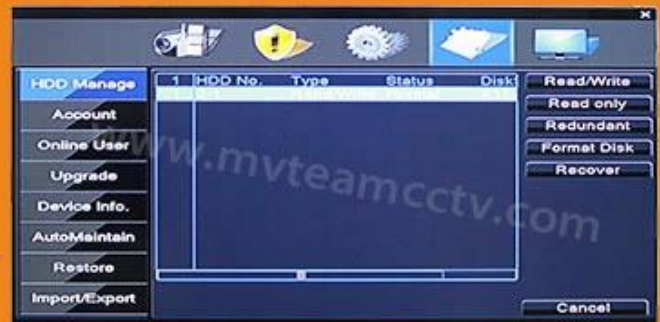

## ● Features

MVTEAM

Adopt Newest HiSilicon  
Chipset

New humanized  
User Interface

System come with  
28 kinds of languages

Adjustable DVR menu transparency

Support backup video records to DVR built-in redundant HDD

Support playback different time period video records in one screen, save time on find useful video records

5-in-1 hybrid modes:  
AHD+TVI+CVI+CVBS+IP

DVR menu with Ping  
command, convenient to do  
DVR network testing