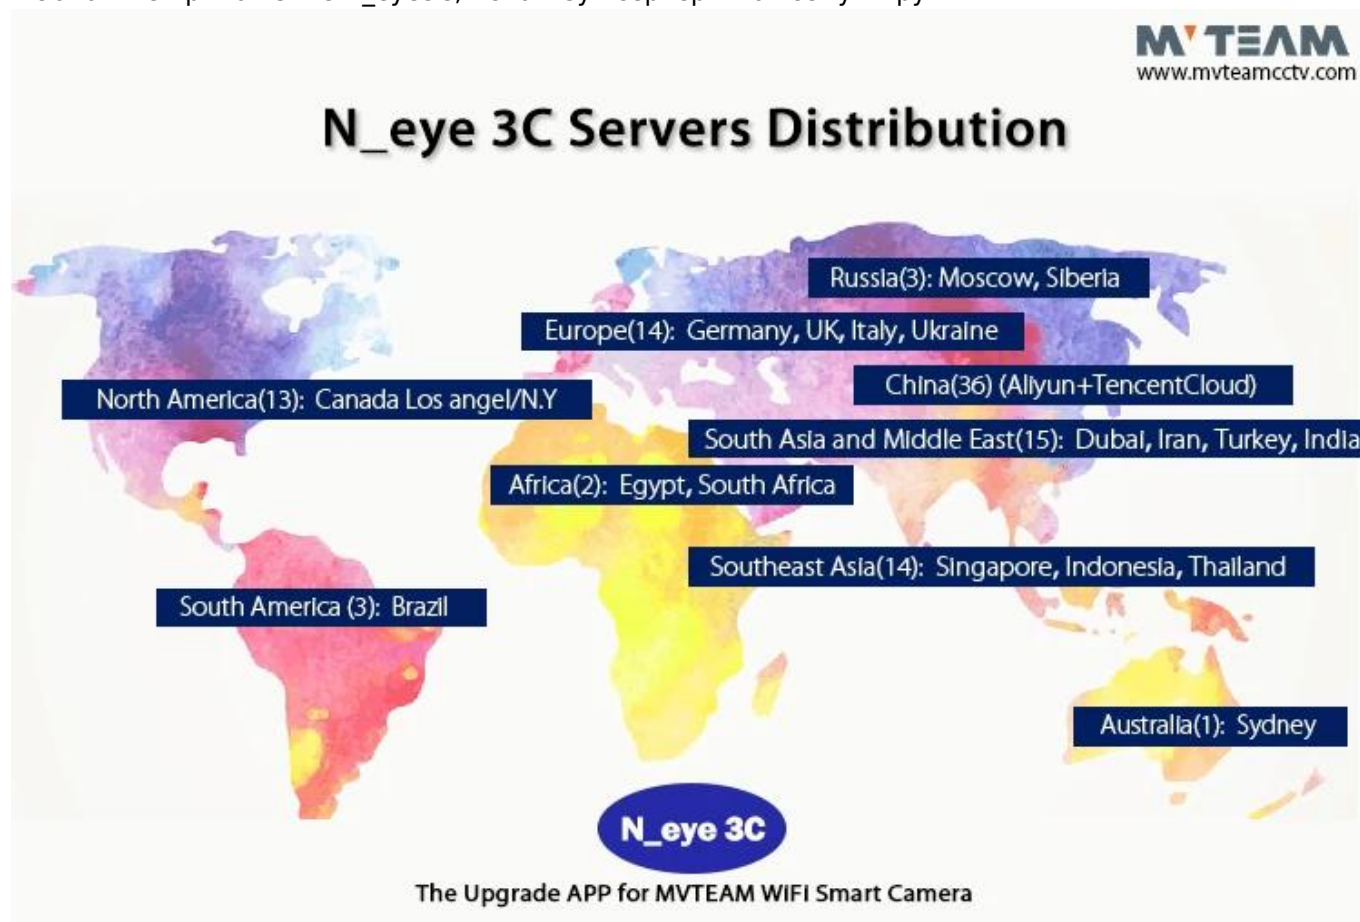

- Максимальное разрешение до 1,3MP
- Поддержка двусторонней связи, голосовой подсказки.
- ICR инфракрасный фильтр автоматического переключения, осуществлять мониторинг реального дня и ночи
- Поддержка стандартного четкого разрешения высокого разрешения для просмотра, чтобы адаптироваться к различным сетевым средам
- Поддержка мобильных телефонов в режиме реального времени мониторинга
- Поддержка управления PTZ, удаленного захвата, аудио и видео записи
- Глобальное покрытие сети в любое время и в любом месте
- Поддержка отслеживания человека, просмотреть детали на [Обновление приложения N_eye3C для интеллектуальных камер MVTEAM WiFi Поддержка отслеживания людей](#)
- Обновите приложение N_eye3C, используя серверы по всему миру.