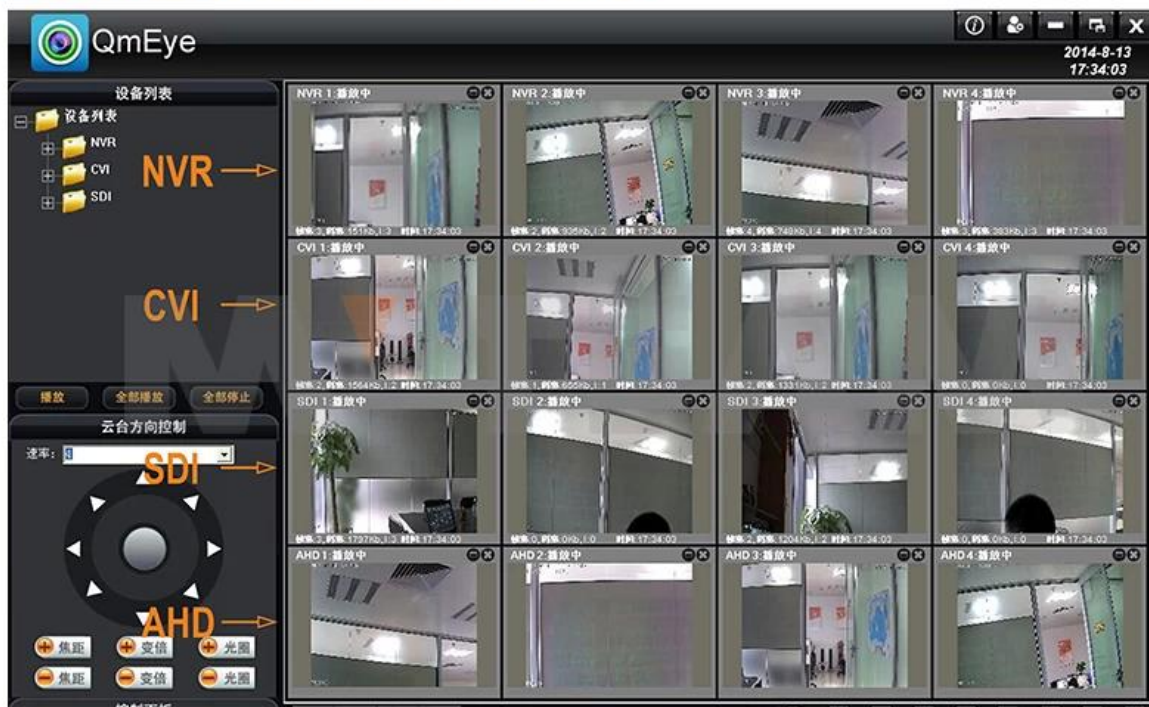

● P2P FUNCTION

Mobile Phone View

(All MVTEAM DVR, AHD DVR, CVI DVR, SDI DVR, NVR support)

Achieve Monitoring All kinds of Cameras in One Screen on Computer

● FACTORY & OFFICE

M'TEAM

● EXHIBITIONS

M'TEAM