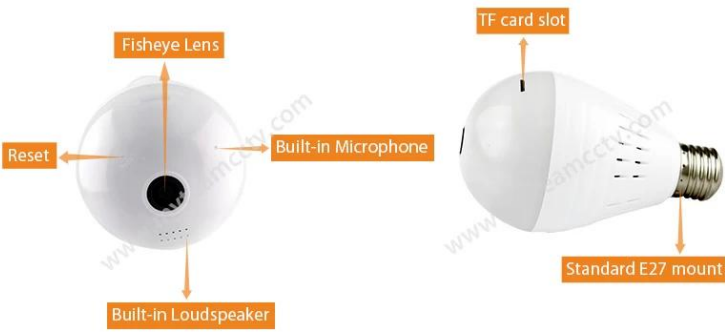

Easy installation, Screw it easily

Led bulb shape, standard E27 base, AC 220V voltage.

Multi-Angle Monitor

Support multi-scene modes

E PTZ

SPLIT SCREENS

ROLLER

CORRIDER

| Show Appearance |

Mobile Phone View

Download the App

Scan QR code to download the APP or
Search Neye3C in APP Store/Android Market

Model No.		H100-E6	H100-E8	H100-E9
Camera	Resolution	1.3MP	2.0MP	3.0MP
	Minimum illumination	0.02Lux @(F2.0,AGC ON) ,0 Lux with IR		
	Shutter	Shutter adaptation		
	Camera lens	360 degree fisheye lens		
	Lens interface type	M12		
	Day and night conversion	ICR infrared filter		
	Digital noise reduction	3D digital noise reduction		
Compression	Video compression standa	H.264		
	Coding type	H.264 Main Profile		
	Video compression rate	HD, SD, rate adaptation.		
	Audio compression standa	AAC		
	Audio compression rate	Rate adaptation		
	Frame rate	Max:25fps network transmission rate: adaptive adjustment		
	Image setting	Brightness, contrast, saturation, etc. (through the client to adjust the setting)		
Network	Storage function	Support Micro SD card (max 128G)		
Function	Intelligent alarm	Video is lost, the network is disconnected, and the power is disconnected.		
	General functions	Reverse, capture, mobile alarm, password protection, video playback, remote control, two-way intercom		
Wireless	Wireless standard	IEEE802.11b, 802.11g, 802.11n Draft		
Parameter	frequency range	2.4 GHz ~ 2.4835 GHz		
	Channel bandwidth	Support 20/40MHz		
	security	64/128-bit WEP, WPA/WPA2, WPA-PSK/WPA2-PSK, WPS		
	transmission speed	11b: 11Mbps, 11g :54Mbps, 11n :135Mbps		
General specification	temperature and humidity	-		
	Power	AC 110V~220V		
	Power consumption	3W MAX		
	Infrared radiation distance	MAX 5meter		
	Size(mm)	87mm x 87mm x 127mm		
	Weight	200g		