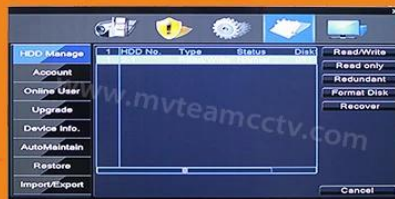

## ● Features

MTEAM

Adopt Newest HiSilicon  
Chipset

New humanized  
User Interface

System come with  
28 kinds of languages

Adjustable DVR  
menu transparency

Support backup video  
records to DVR built-in  
redundant HDD