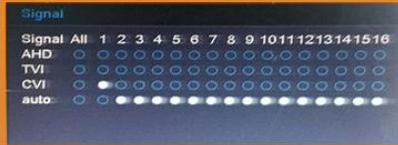

Support playback different  
time period video records in  
one screen, save time on find  
useful video records

5-in-1 hybrid modes:  
AHD+TVI+CVI+CVBS+IP

DVR menu with Ping command, convenient to do  
DVR network testing