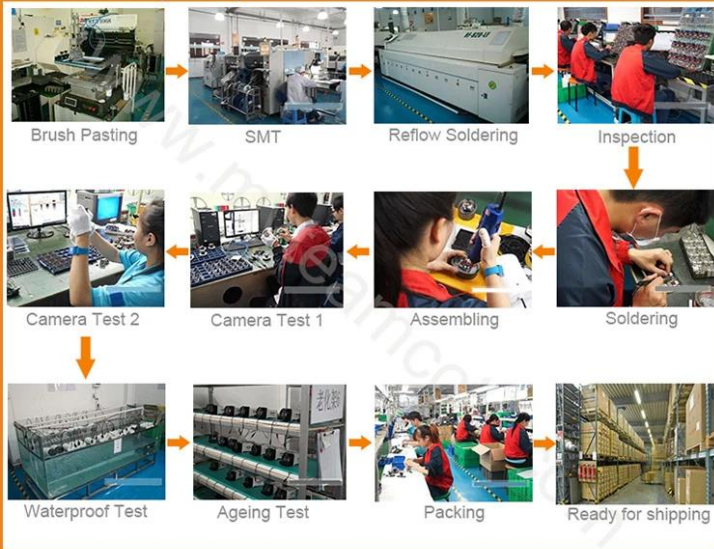

▼ Our factory and production workflow **M' TEAM**