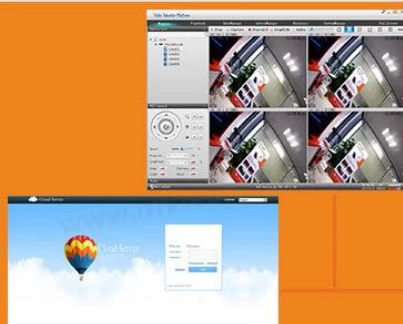

Adjustable DVR
menu transparency

Support backup video
records to DVR built-in
redundant HDD

Support playback different
time period video records in
one screen, save time on find
useful video records

5-in-1 hybrid modes:
AHD+TVI+CVI+CVBS+IP

DVR menu with Ping command, convenient to do DVR network testing

With UTC Function, control analog camera and PTZ camera on DVR thru coaxial cable

Support P2P remote view by CMS and IE browser

Come with cloud ID, easy to realize P2P remote view by scan the QR Codes