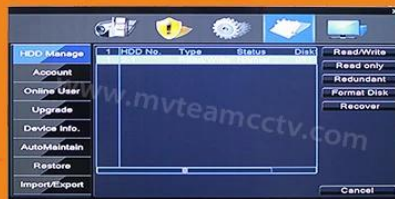

DVR boyutu	440 (L) * 380 (W) x 70 (H) aa
Ağırlık	<5.5kg (HDD olmadan)

● PRODUCT PICTURE

M'TEAM

M TEAM

Avantajları

Adopt Newest HiSilicon
Chipset

New humanized
User Interface

System come with
28 kinds of languages

Adjustable DVR
menu transparency

Support backup video
records to DVR built-in
redundant HDD

Support playback different
time period video records in
one screen, save time on find
useful video records

5-in-1 hybrid modes:
AHD+TVI+CVI+CVBS+IP

DVR menu with Ping command, convenient to do DVR network testing

With UTC Function, control analog camera and PTZ camera on DVR thru coaxial cable

Support P2P remote view by CMS and IE browser

Come with cloud ID, easy to realize P2P remote view by scan the QR Codes