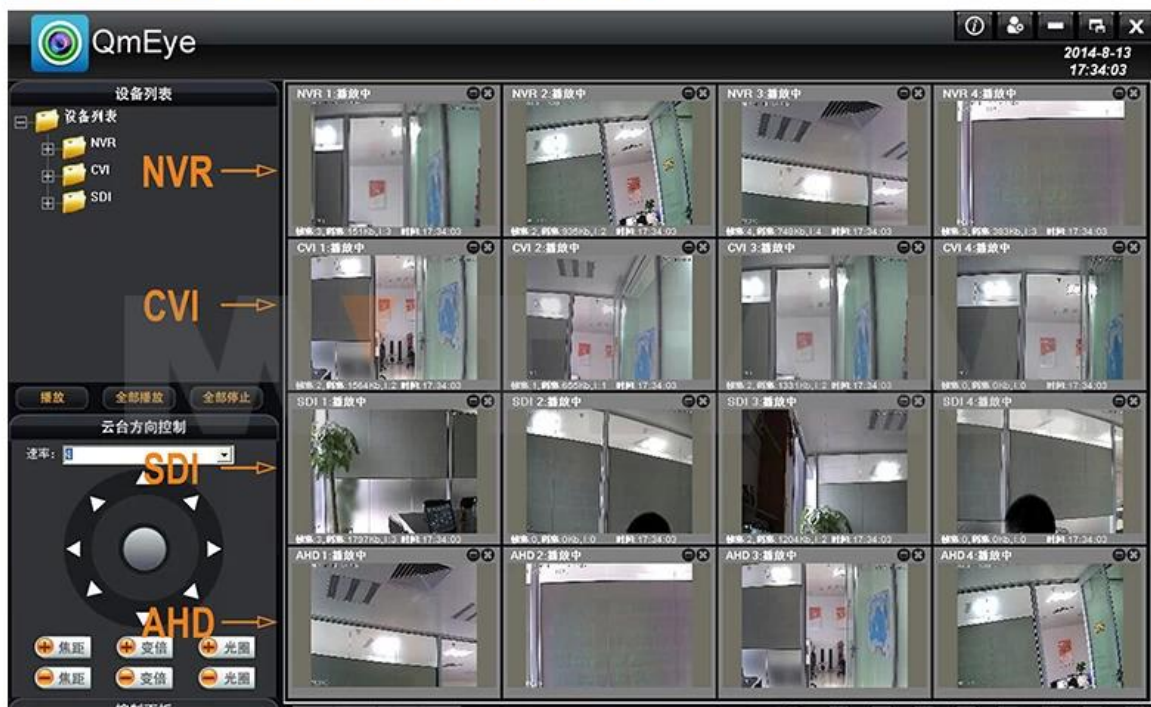

● P2P FUNCTION

MVTEAM

Mobile Phone View

(All MVTEAM DVR, AHD DVR, CVI DVR, SDI DVR, NVR support)

Achieve Monitoring All kinds of Cameras in One Screen on Computer

● FACTORY & OFFICE

M'TEAM

● EXHIBITIONS