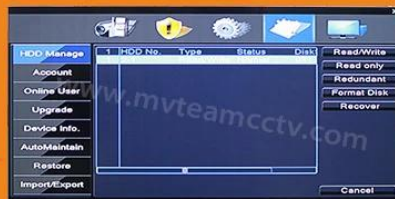

## ● Features

M TEAM

Adopt Newest HiSilicon  
Chipset

New humanized  
User Interface

System come with  
28 kinds of languages

Adjustable DVR  
menu transparency

Support backup video  
records to DVR built-in  
redundant HDD