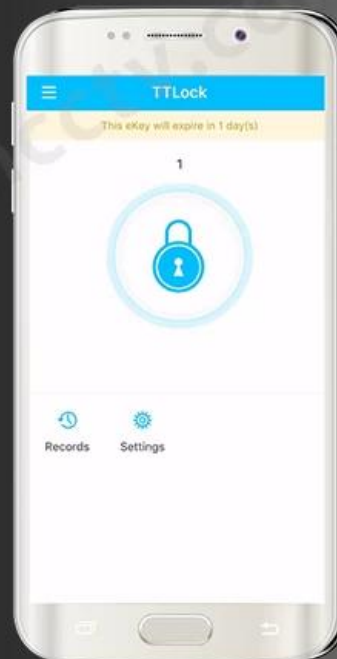

Gold

Silver

Red bronze

Green bronze

Virtual password

Random number added before or after the correct password, as long as input the real password continuously, then still can unlock. It can prevent strangers from peeping and better protect privacy.

Bluetooth APP Unlock

TTLOCK

Remote Send Password via SMS

(Permanent, Timed limited or One-time Password)

Admin

Receiver

Remote Share eKey

(Permanent, Timed limited or One-time eKey)

Admin

Receiver

WiFi APP Remote Control

Add a gateway device to connect the smart door lock to WiFi

Achieve Remote Control

- Delete/change the passcode/ekey/fingerprint/card access remotely.
- Check the update door opening records remotely.