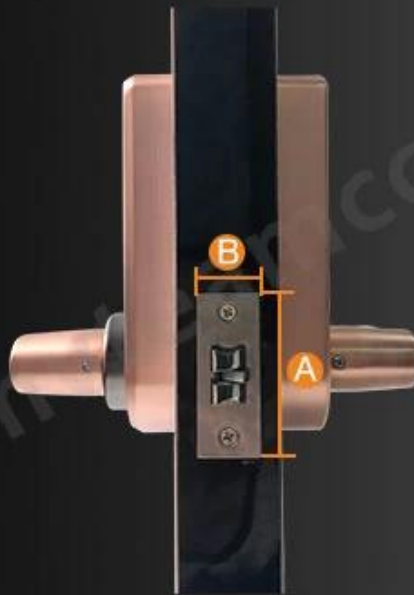

Deadbolt Latches

Can be installed in hole of standard single latch

Standard 60mm Single Latch E with Anti-prying Tongue

Optional 60mm~70mm Adjustable Single Latch F

Power Supply

4 x AA (5 Alkaline) batteries, more than 12 months & 180000 times using.

Accessories

Measurement

A Lock side bar length

B Lock side bar width

Please send above measurement data to us. We will recommend the correct locks to you.

Door Opening Direction

Left Handle

Right handle