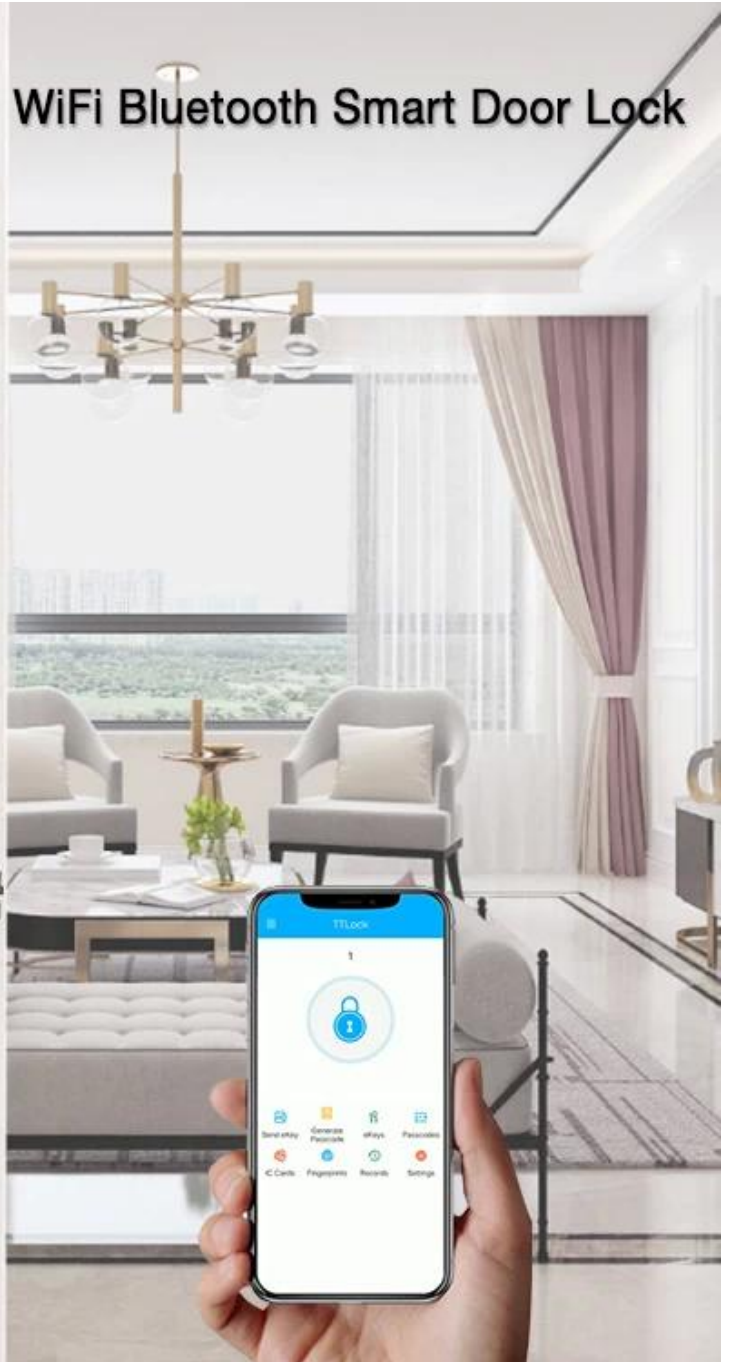

Resimler

WiFi Bluetooth Smart Door Lock

APP

Password

Card

Key

M TEAM

Multi-Color Selection

Gold

Silver

Red bronze

Green bronze

Virtual password

Random number added before or after the correct password, as long as input the real password continuously, then still can unlock. It can prevent strangers from peeping and better protect privacy.