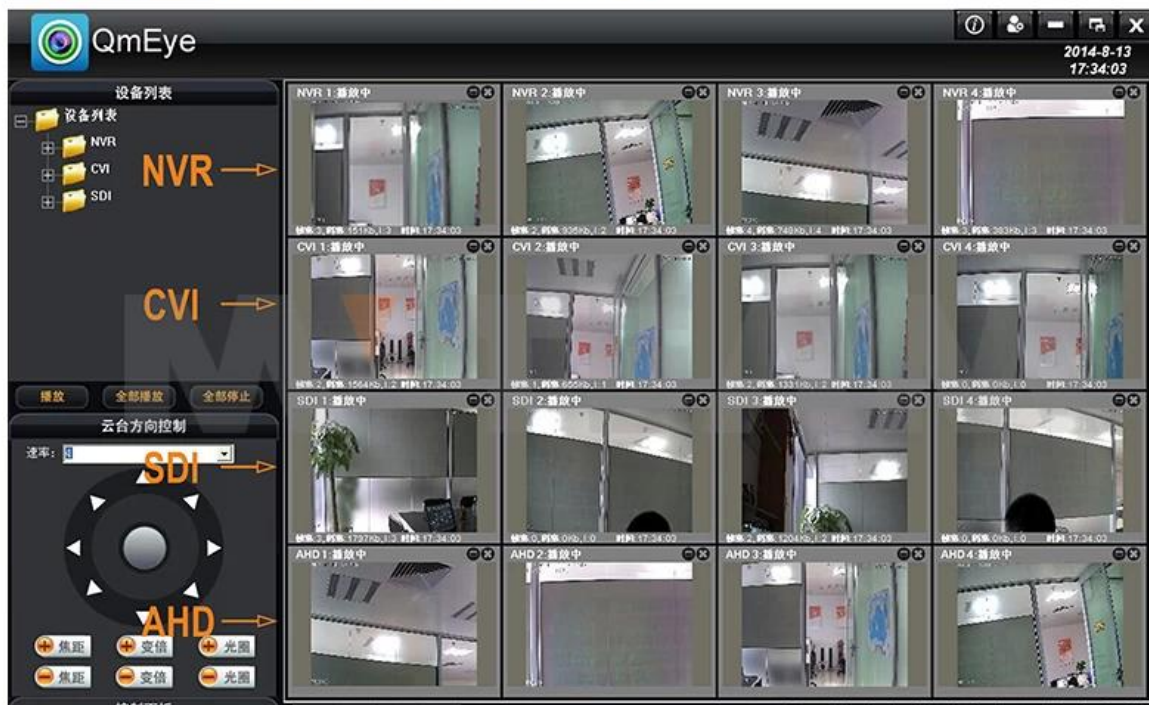

● P2P FUNCTION

Mobile Phone View

(All MVTEAM DVR, AHD DVR, CVI DVR, SDI DVR, NVR support)

Achieve Monitoring All kinds of Cameras in One Screen on Computer

● FACTORY & OFFICE

M TEAM

● EXHIBITIONS

M TEAM