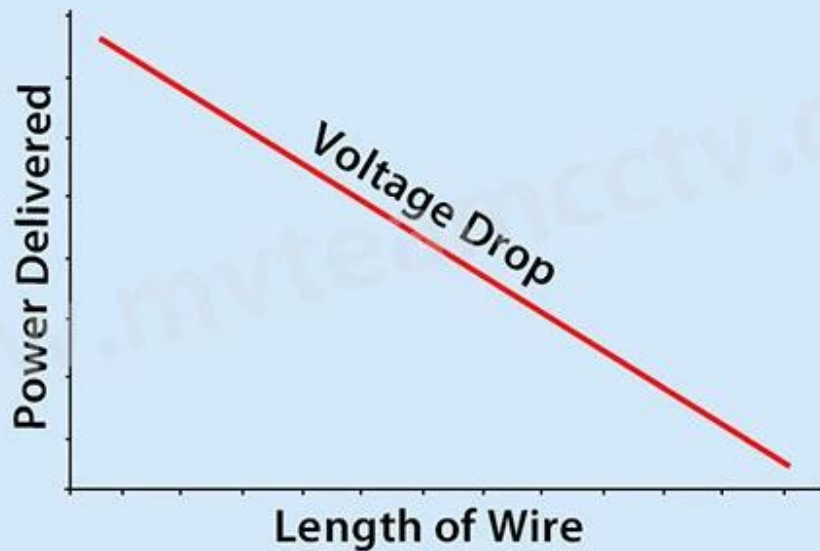

## VOTAGE DROP

\* Power supply's wire will make voltage drop, so make sure not too long wire, and long wire with a thicker gauge. (Thicker gauge makes voltage drop more slowly).