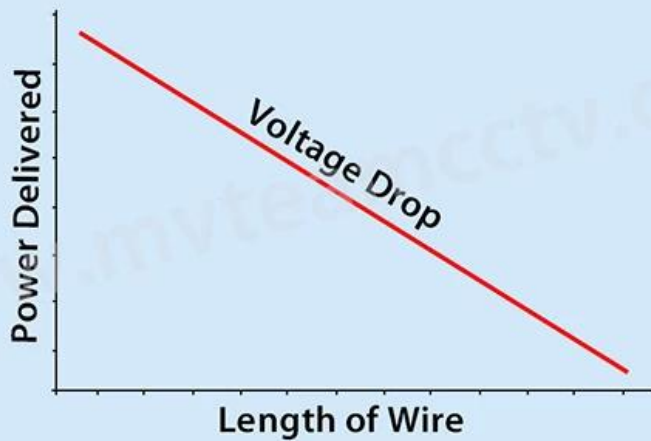

* Power supply's amperage cannot be less than CCTV camera's amperage.

VOTAGE DROP

* Power supply's wire will make voltage drop, so make sure not too long wire, and long wire with a thicker gauge. (Thicker gauge makes voltage drop more slowly).