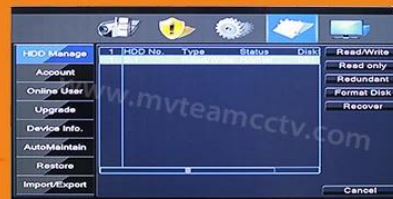

### ● Features

M'TEAM

Adopt Newest HiSilicon  
Chipset

New humanized  
User Interface

System come with  
28 kinds of languages

Adjustable DVR  
menu transparency

Support backup video  
records to DVR built-in  
redundant HDD

Support playback different  
time period video records in  
one screen, save time on find  
useful video records

5-in-1 hybrid modes:  
AHD+TVI+CVI+CVBS+IP

DVR menu with Ping command, convenient to do  
DVR network testing