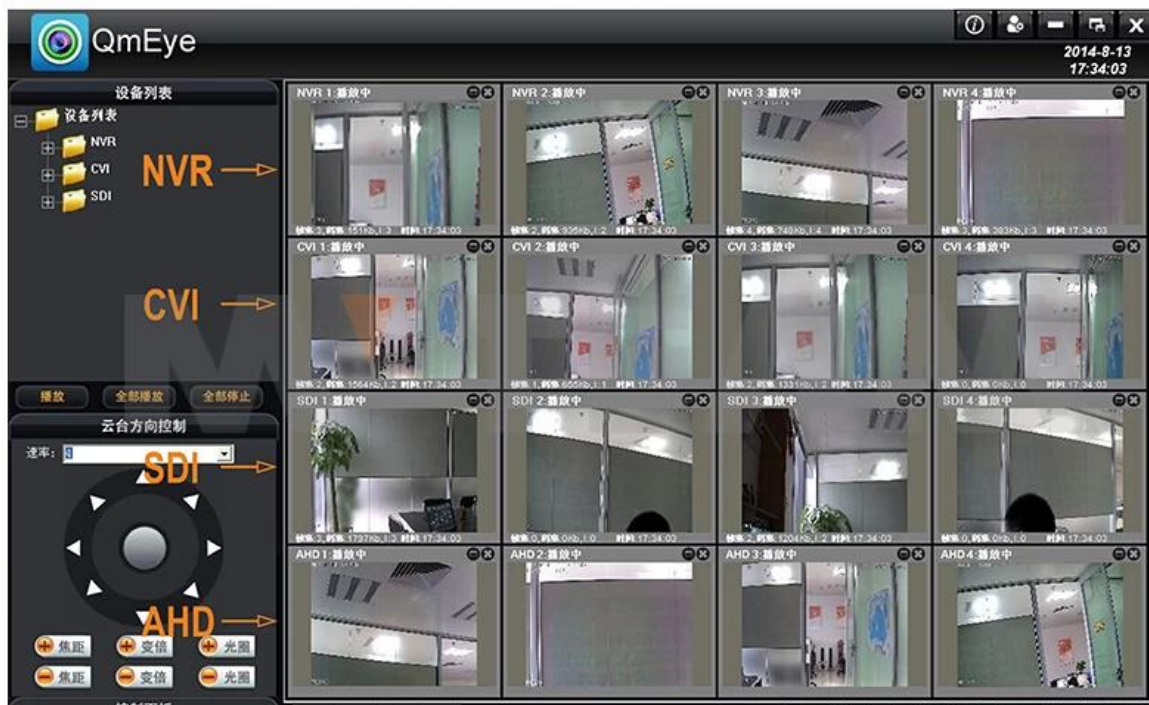

● P2P FUNCTION

Mobile Phone View

(All MVTEAM DVR, AHD DVR, CVI DVR, SDI DVR, NVR support)

Achieve Monitoring All kinds of Cameras in One Screen on Computer

● FACTORY & OFFICE

M' TEAM

● EXHIBITIONS

M' TEAM